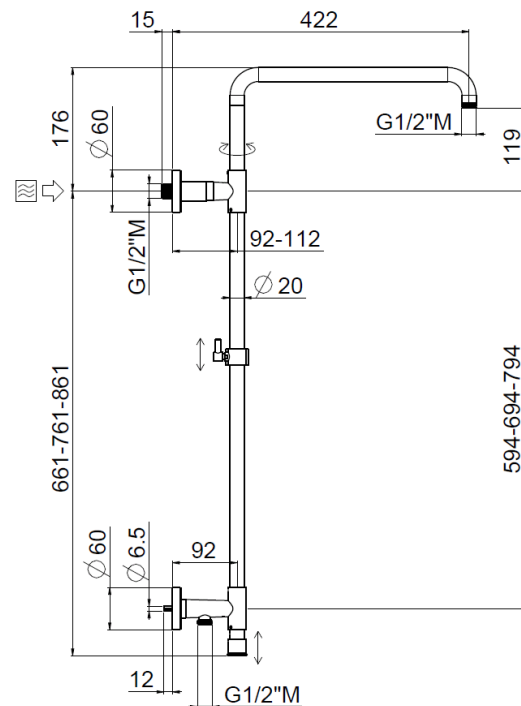

## TECHNICAL INFORMATION

Turning shower column with adjustable mounting and articulated shower holder, high water connection integrated in the upper holder, diverter, column height adjustable with optional extension kit. MySlim round non-liming shower head Ø300 in chromed stainless steel. One jet round shower in ABS. PVC double anti-torsion flexible hose cm 150. Wheelbase 700 mm. **CHROME**

## SPARE PARTS

## TECHNICAL DRAWING