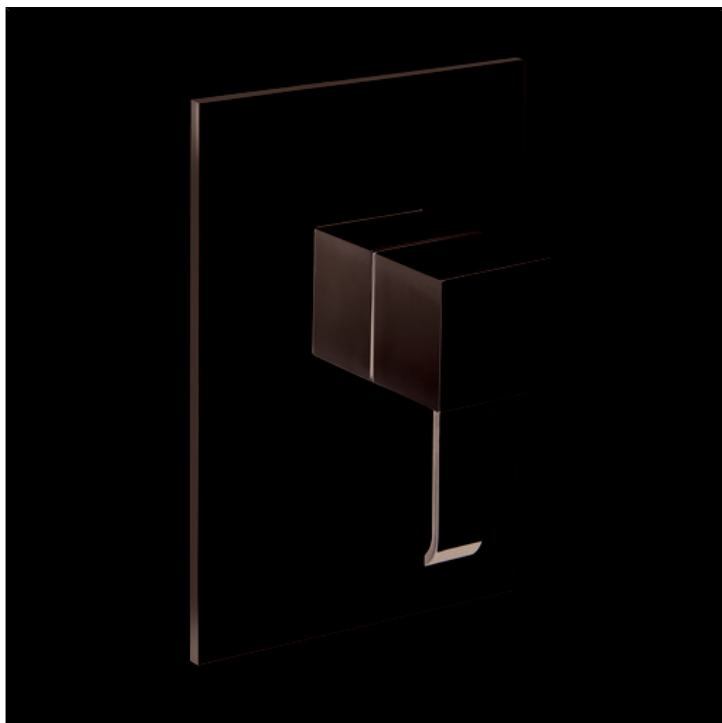

CRIQM686

Shower mixer external parts for CRICS535 with metal plate

FINITURE

- White matt
- Chrome
- Black matt

CHARACTERISTICS

-

COMMAND

- Monocontrol