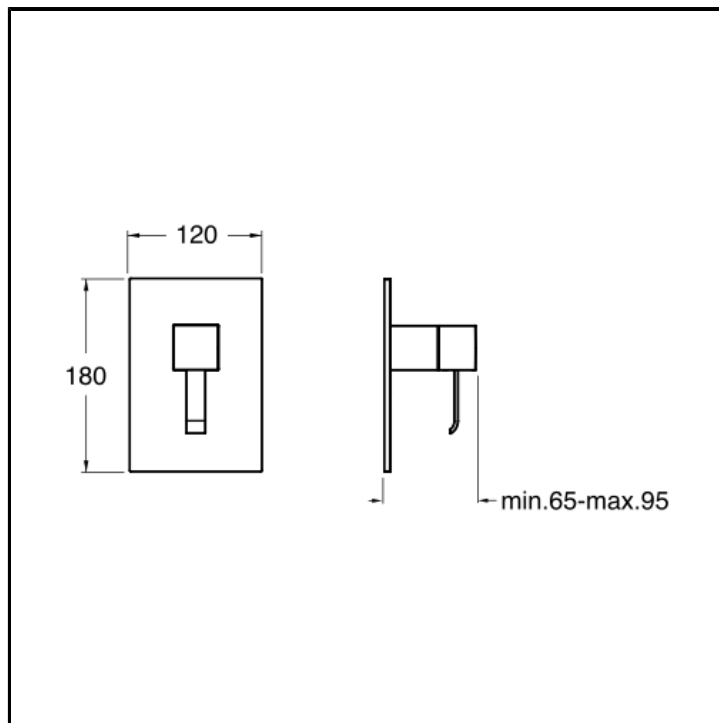

CRIQM686

Shower mixer external parts for CRICS535 with metal plate

FINITURE

- White matt
- Chrome
- Black matt

CHARACTERISTICS

-

COMMAND

- Monocontrol