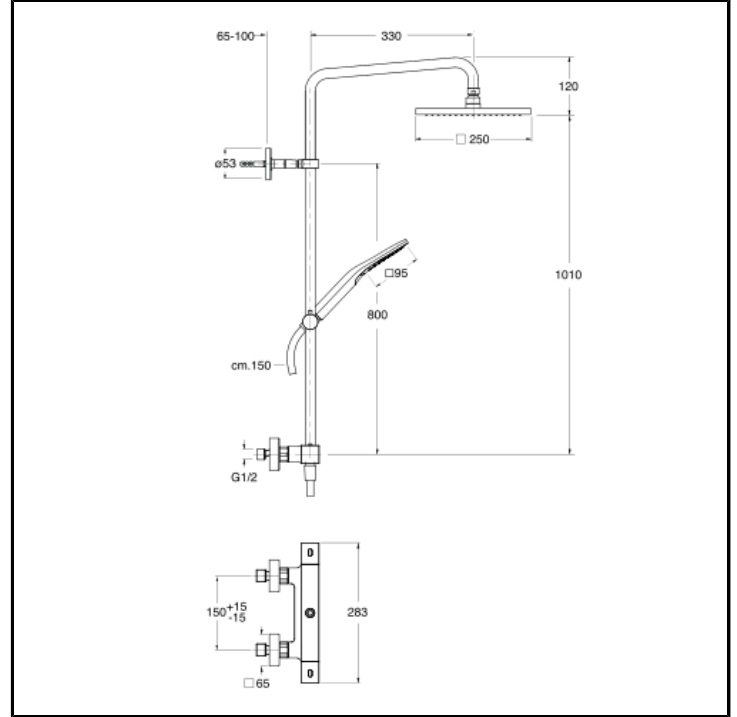

CRIQD494

"Cold touch" external thermostatic shower mixer with swivel column pipe, 25 x 25 cm overhead shower, anti-lime 3 functions hand shower with slide rail and LONG LIFE flexible hose

FINITURE

Black matt