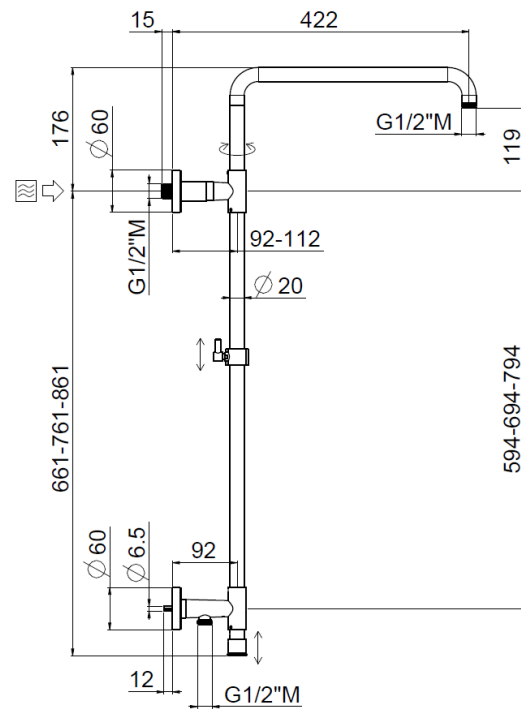

Stick high wall outlet

Stick high wall outlet, MySlim shower head
32621/IA-C-CR

TECHNICAL INFORMATION

Turning shower column with adjustable mounting and articulated shower holder, high water connection integrated in the upper holder, diverter, column height adjustable with optional extension kit. MySlim round non-liming shower head Ø220 in chromed stainless steel. One jet round shower in ABS. PVC double anti-torsion flexible hose cm 150. Wheelbase 600 mm. CHROME

PICTURE

SPARE PARTS

FEATURES

Rain jet

Non-liming

adjustable telescopic shower column

double anti-torsion

TECHNICAL DRAWING