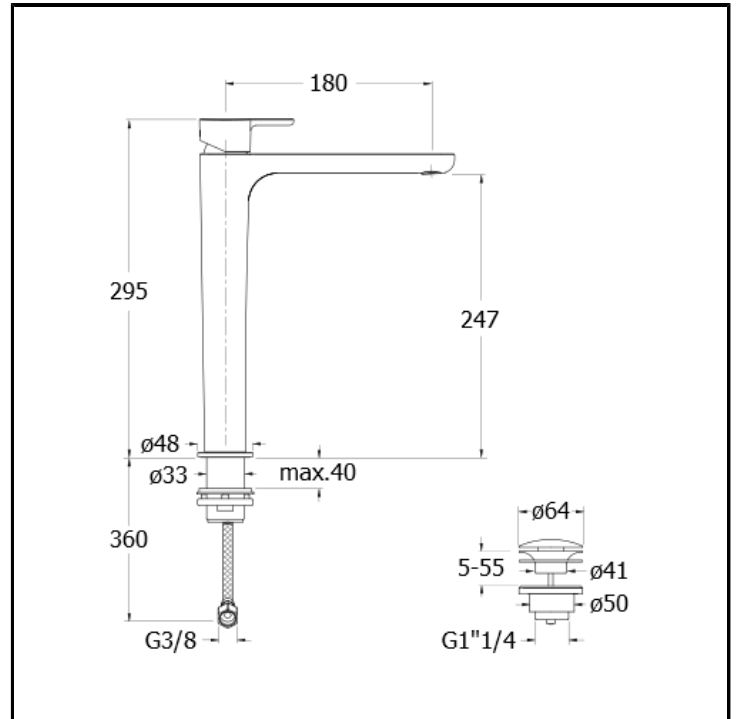

CRIQE212

Basin mixer TALL with 1"1/4 Up&Down waste

FINITURE

 Chrome

FEATURES (MODEL NAME SIDE)

- Tall

FEATURES FROM TECHNOLOGIES

-
-
-