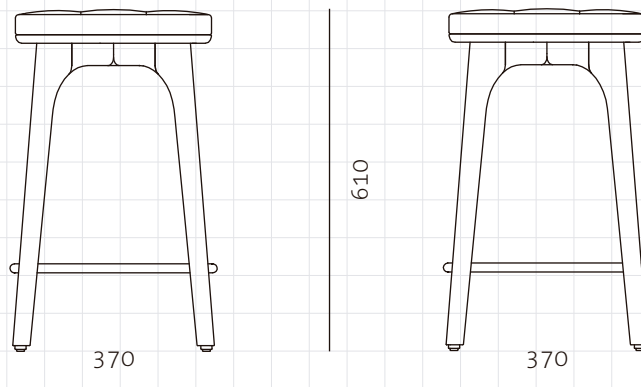

Utility Stool H610

CODE

UT-S610-610

DIMENSIONS

W370 x D370 x H610mm

NET WEIGHT

Seating height: 610mm

ENVIRONMENT

SHIPPING

Package	Assembled		
Package Qty	1 pcs/box		
Packaging	Measurement (mm)	Volume (cbm)	Gross Weight (kg)
FCL	W435 x D435 x H695	0.13	9.0
LCL/AIR	W455 x D455 x H715	0.15	11.0