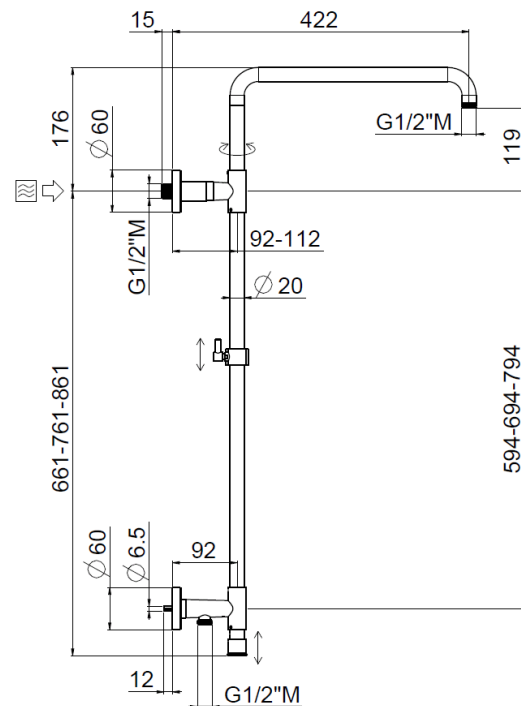

Stick high wall outlet

Stick high wall outlet, MySlim shower head
32622/IA-C-CR

TECHNICAL INFORMATION

Turning shower column with adjustable mounting and articulated shower holder, high water connection integrated in the upper holder, diverter, column height adjustable with optional extension kit. MySlim round non-liming shower head Ø240 in chromed stainless steel. One jet round shower in ABS. PVC double anti-torsion flexible hose cm 150. Wheelbase 600 mm. CHROME

PICTURE

SPARE PARTS

FEATURES

Rain jet

Non-liming

adjustable telescopic shower column

double anti-torsion

TECHNICAL DRAWING