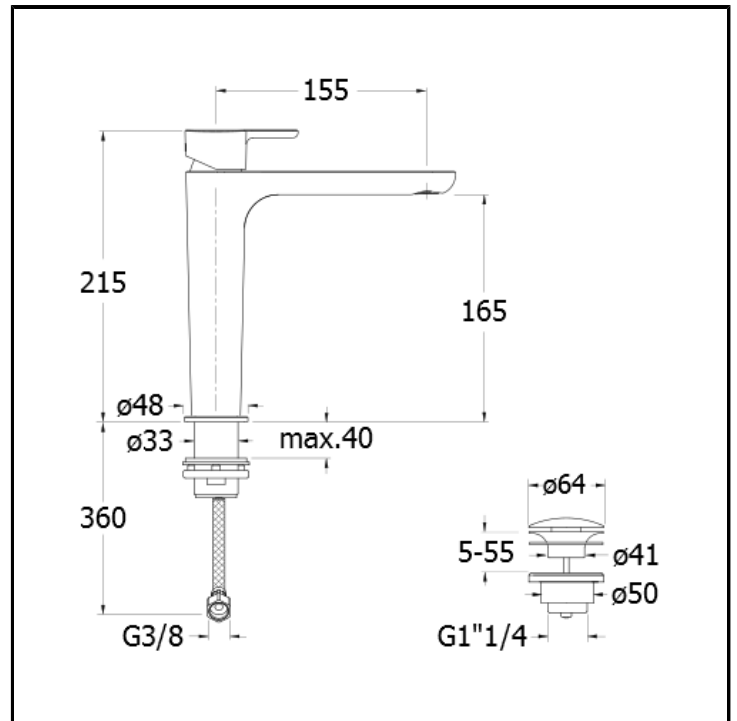

CRIQE217

CRISTINA
RUBINETTERIE

Basin mixer MEDIUM with 1"1/4 Up&Down waste

FINITURE

 Chrome

FEATURES (MODEL NAME SIDE)

- Medium

FEATURES FROM TECHNOLOGIES