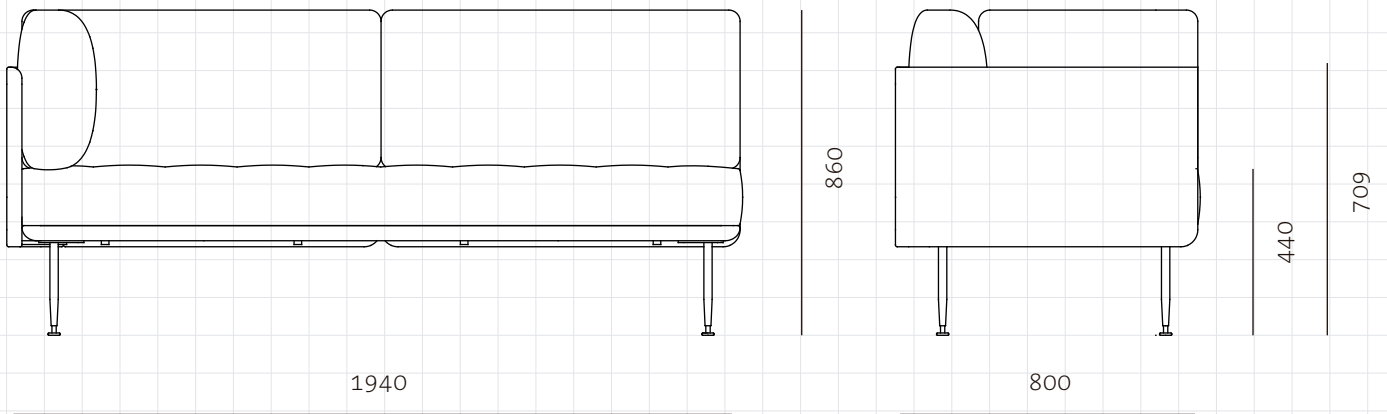

Utility Sofa 2 Sides L-L

CODE

UT-S420-L

DIMENSIONS

W1940 x D800 x H860mm

NET WEIGHT

Seating height: 440mm

ENVIRONMENT

FCL

W2005 x D865 x H565

0.98

LCL/AIR

W2025 x D885 x H660

1.18