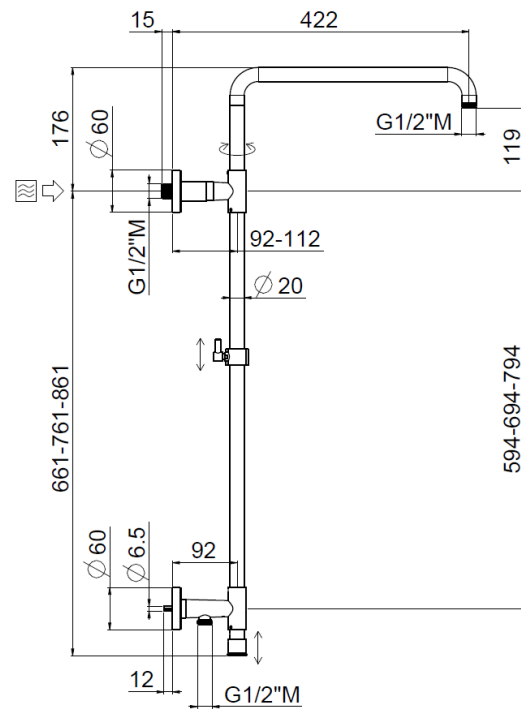

## TECHNICAL INFORMATION

Turning shower column with adjustable mounting and articulated shower holder, high water connection integrated in the upper holder, diverter, column height adjustable with optional extension kit. MySlim round non-liming shower head Ø300 in chromed stainless steel. One jet round shower in brass. PVC double anti-torsion flexible hose cm 150. Wheelbase 700 mm.  
**CHROME**

## SPARE PARTS

## TECHNICAL DRAWING