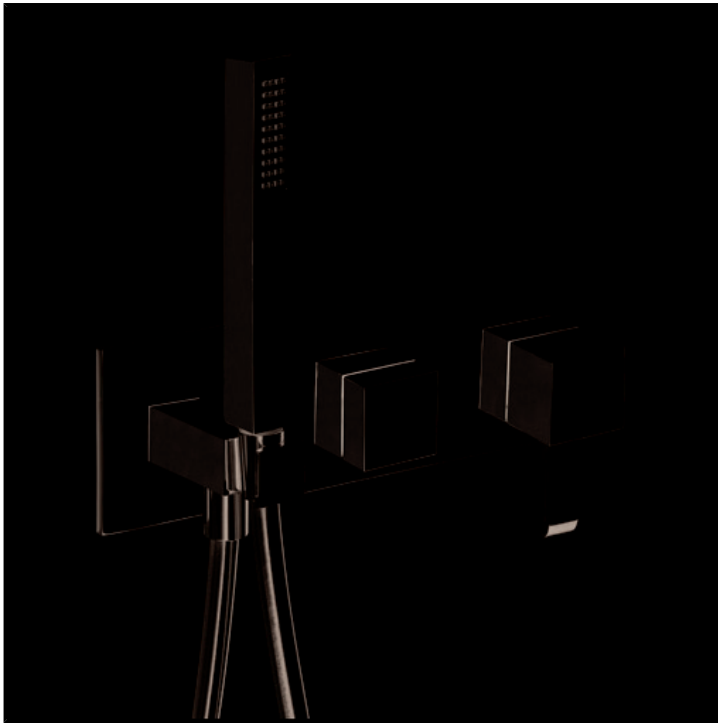

# CRIQM603

Bath/shower mixer external parts for CRICS100 (right side) - CRICS101 (left side) with 3 outlet diverter, anti-lime hand shower, LONG LIFE flexible hose

## FINITURE

- White matt
- Chrome
- Black matt

## INSTALLATION

- Wall