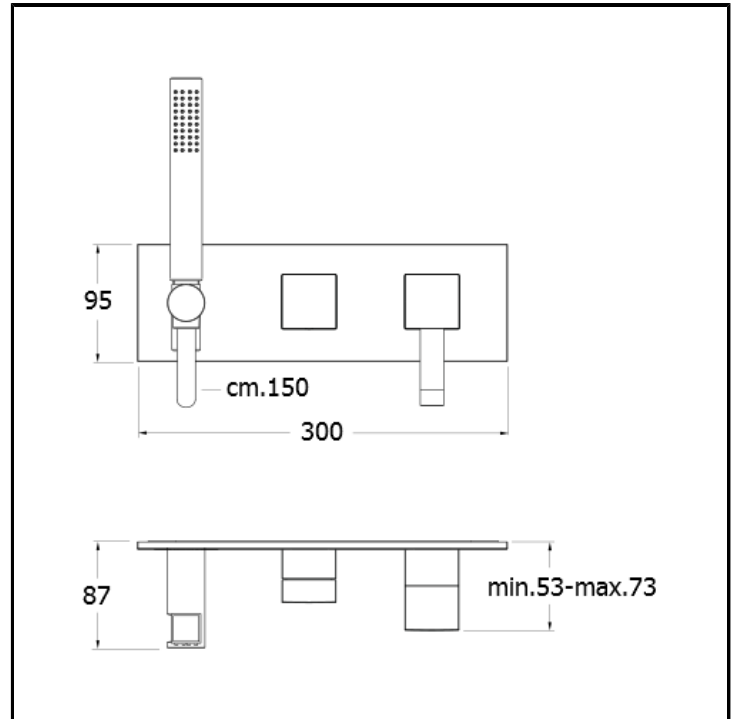

# CRIQM603

Bath/shower mixer external parts for CRICS100 (right side) - CRICS101 (left side) with 3 outlet diverter, anti-lime hand shower, LONG LIFE flexible hose