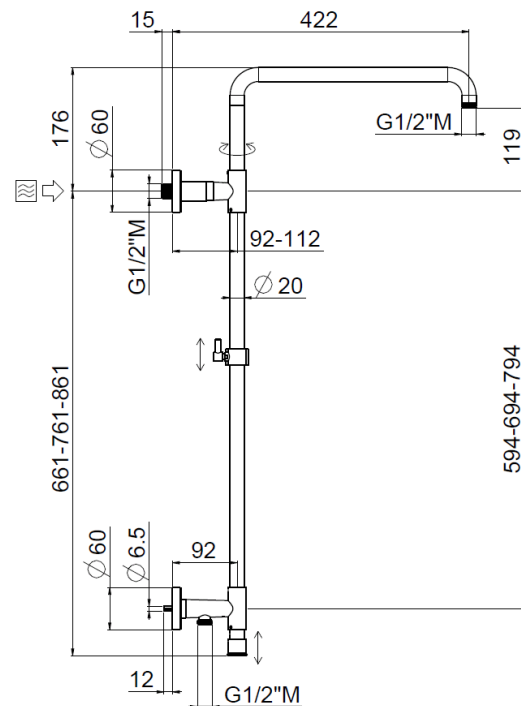

## TECHNICAL INFORMATION

Turning shower column with adjustable mounting and articulated shower holder, high water connection integrated in the upper holder, diverter, column height adjustable with optional extension kit. MySlim round non-liming shower head Ø240 in chromed stainless steel. One jet round shower in brass. PVC double anti-torsion flexible hose cm 150. Wheelbase 700 mm. **CHROME**

## SPARE PARTS

## TECHNICAL DRAWING