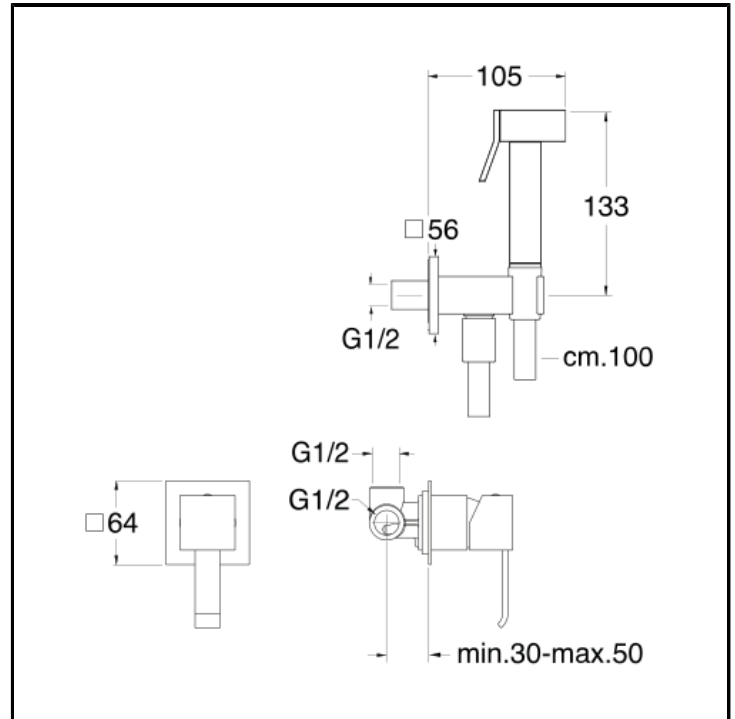

CRIWJ661

■ CRISTINA
RUBINETTERIE

WC/bidet mixer valve with douche handset, wall mounted bracket with LONG LIFE flexible hose, and metal plate

FINITURE

 Chrome

COMMAND

- Monocontrol

INSTALLATION