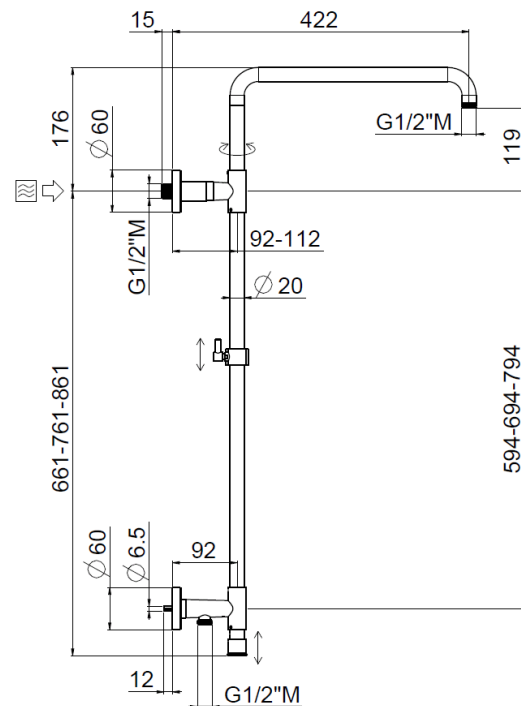

## TECHNICAL INFORMATION

Turning shower column with adjustable mounting and articulated shower holder, high water connection integrated in the upper holder, diverter, column height adjustable with optional extension kit. MySlim round non-liming shower head Ø300 in chromed stainless steel. One jet round shower in ABS. PVC double anti-torsion flexible hose cm 150. Wheelbase 600 mm. CHROME

## SPARE PARTS

## TECHNICAL DRAWING