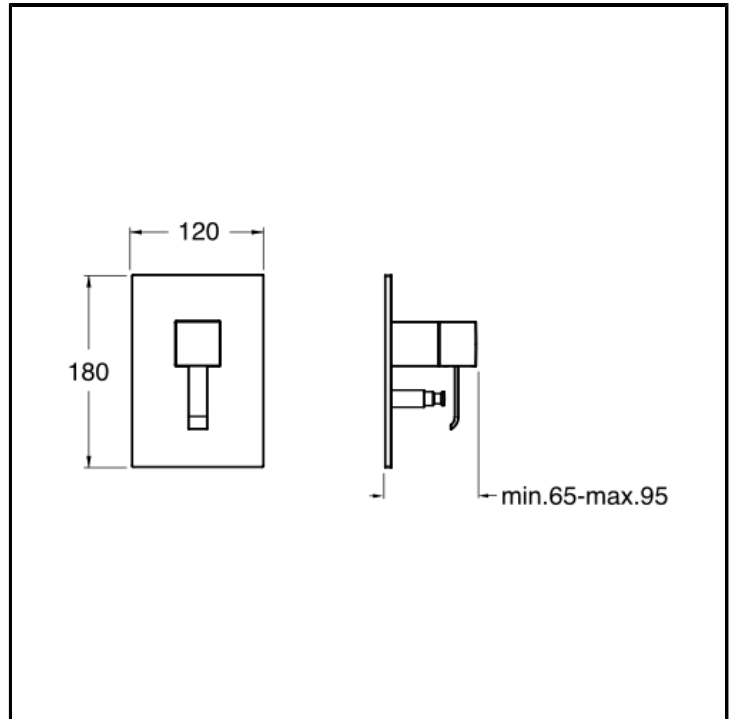

# CRIQM689

Bath/shower mixer external parts for CRICS535 with 2 outlet diverter and metal plate