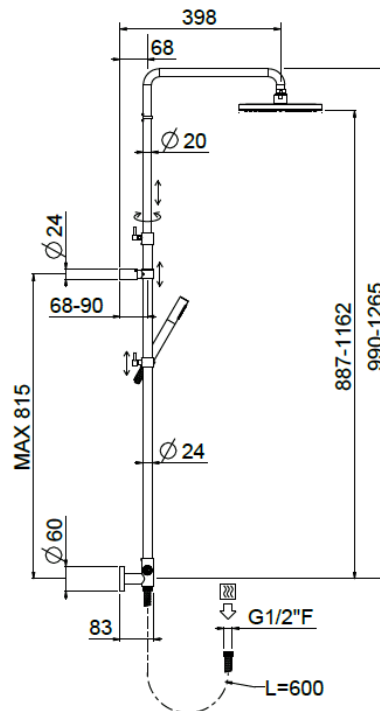

Bridge telescopic exposed

Bridge telescopic exposed, Stick shower head
32676X/ED-CRX

TECHNICAL INFORMATION

Bridge turning shower column with adjustable mounting with articulated shower holder, external holder with flexible hose cm 60, adjustable upper holder and diverter. Non-liming inspectable round shower head Ø200 in chromed stainless steel. ABS non-liming inspectable one jet round shower. PVC smooth double anti-torsion flexible hose cm 150. CHROME

Flow rate:

? Doccia o soffione?

PICTURE

SPARE PARTS

FEATURES

Rain jet

Non-liming

adjustable telescopic shower column

double anti-torsion

TECHNICAL DRAWING

FINISHINGS