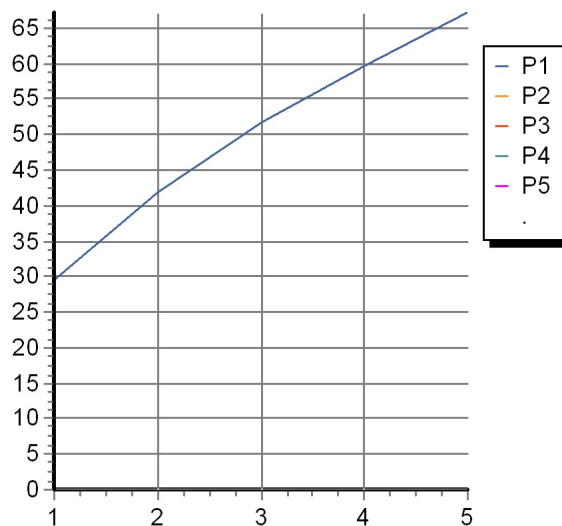

370x240 mm stainless steel, built-in multifunction shower system with 2 led lights, self powered, power connection not required. Minimum flowrate requested: 10 lt. / min.

Finiture / Finishes

Cromo / Chrome

Disegno Complessivo / Overall Drawing

SHOWER

Z94148 Portate / Flowrates (lt/min)

PRESSIONE PRESSURE	1 BAR	2 BAR	3 BAR	4 BAR	5 BAR
SOFFIONE SHOWER HEAD <i>P1</i>	29,6	42	51,7	59,7	67,2
<i>P2</i>					
<i>P3</i>					
<i>P4</i>					
<i>P5</i>					

SHOWER

Z94148 Pesì e Misure / Weights and Sizes

Peso (Kg) Weight (lb)	3,87 (Kg)	8,53 (lb)
Volume test (dc3) - (in3)	7,09 (dc3)	432,66 (in3)
h (mm) - (in)	105,00 (mm)	4,13 (in)
L1 (mm) - (in)	250,00 (mm)	9,84 (in)
L2 (mm) - (in)	270,00 (mm)	10,63 (in)