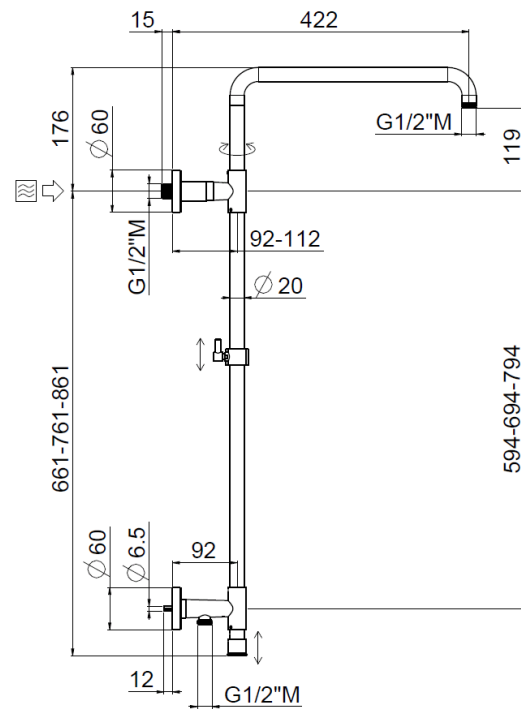

Stick high wall outlet

Stick high wall outlet, MySlim shower head
30623/IA-C-CR

TECHNICAL INFORMATION

Turning shower column with adjustable mounting and articulated shower holder, high water connection integrated in the upper holder, diverter, column height adjustable with optional extension kit. MySlim round non-liming shower head Ø300 in chromed stainless steel. One jet round shower in brass. PVC double anti-torsion flexible hose cm 150. Wheelbase 600 mm. **CHROME**

PICTURE

SPARE PARTS

FEATURES

Rain jet

Non-liming

adjustable telescopic shower column

double anti-torsion

TECHNICAL DRAWING