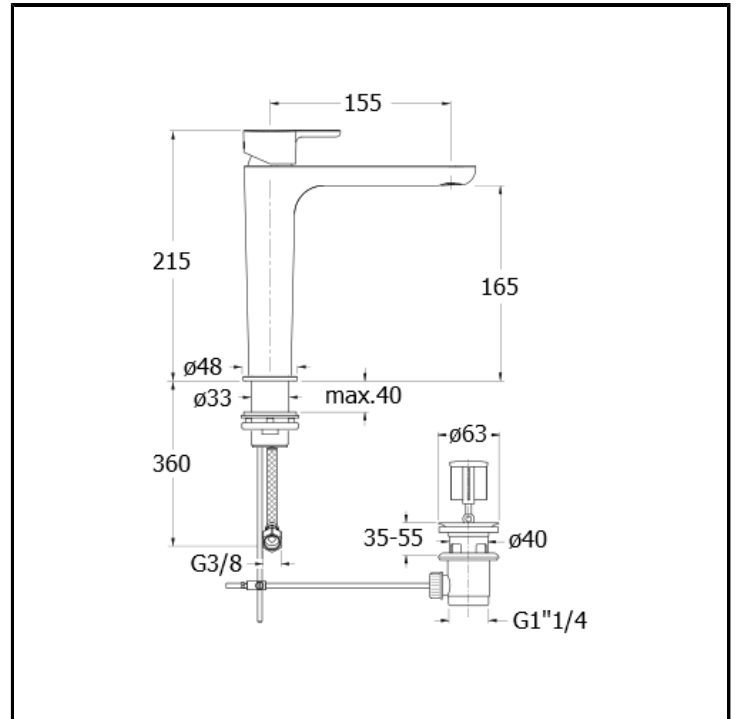

CRIQE219

Basin mixer MEDIUM with 1"1/4 pop up waste

FINITURE

 Chrome

FEATURES (MODEL NAME SIDE)

- Medium

FEATURES FROM TECHNOLOGIES

-
-
-