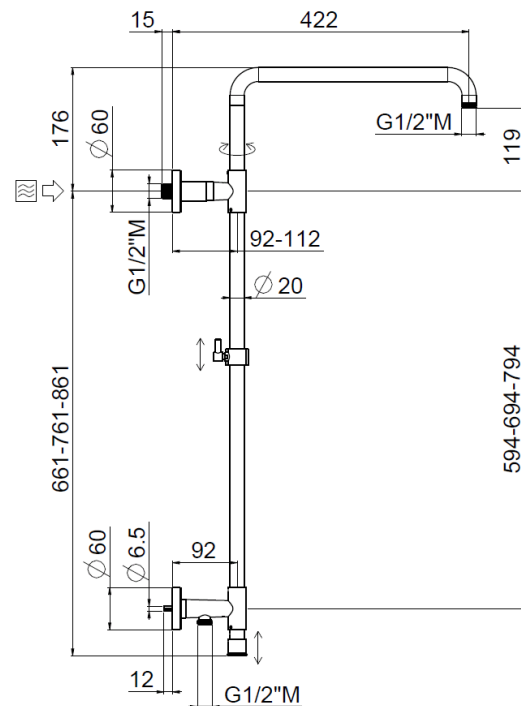

Stick high wall outlet

Stick high wall outlet, MySlim shower head
30621/IA-C-CR

TECHNICAL INFORMATION

Turning shower column with adjustable mounting and articulated shower holder, high water connection integrated in the upper holder, diverter, column height adjustable with optional extension kit. MySlim round non-liming shower head Ø220 in chromed stainless steel. One jet round shower in brass. PVC double anti-torsion flexible hose cm 150. Wheelbase 600 mm. **CHROME**

PICTURE

SPARE PARTS

FEATURES

Rain jet

Non-liming

adjustable telescopic shower column

double anti-torsion

TECHNICAL DRAWING