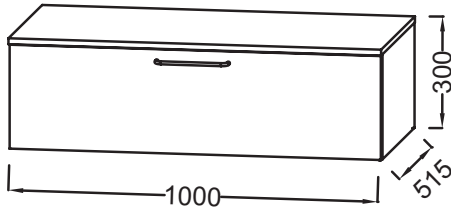

**EB2539-R9**

**Collection:** ODÉON RIVE GAUCHE

**Finish\*:**

**Main features:**

**Features**

- DIMENSIONS: 100 x 0 x 0 cm
- MATERIAL: Lacquer or melamine
- NORMS AND REGULATION: NF
- VERSION: Black handle
- HANDLE : Attached wire handle
- FIXING: Installer selects fixings set according to wall support
- WEIGHT: 26.6 kg
- INSTALLATION TYPE: Wall-hung
- STORAGE TYPE: Drawer
- TYPE OF COORDINATING FURNITURE : Drawer unit
- INSIDE FINISH: Gris

**Consumer benefits**

- PRACTICAL: Additional storage solution
- SOUND COMFORT: Drawers equipped with a damper close system
- PERFECT FINISH: Wide choice of finishes

**Technical drawing**

Product Specification: Drawer unit 100 cm 1 drawer, black wire handle. EB2539-R9. Collection: ODÉON RIVE GAUCHE. DIMENSIONS: 100 x 0 x 0 cm. WEIGHT: 26.6 kg. MATERIAL: Lacquer or melamine. INSTALLATION TYPE: Wall-hung. NORMS AND REGULATION: NF. STORAGE TYPE: Drawer. VERSION: Black handle. TYPE OF COORDINATING FURNITURE : Drawer unit. HANDLE : Attached wire handle. INSIDE FINISH: Gris. FIXING: Installer selects fixings set according to wall support.