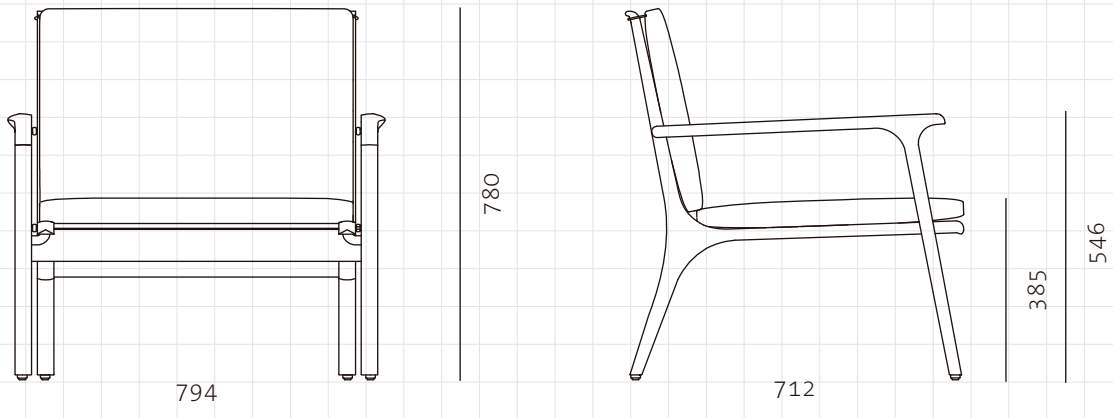

Rén Lounge Chair Large

CODE

RN-S111-L

DIMENSIONS

W794 x D712 x H780mm

NET WEIGHT

Seating height: 385mm

ENVIRONMENT

12.5 kg

MATERIALS

Indoor

Solid wood legs, Veneer laminate frame, Upholstered cushion, Down filling,

Brass plated stainless steel

*Please refer to website or contact your local representative for complete material swatches.

SHIPPING

Package	Assembled		
Package Qty	1 pcs/box		
Packaging	Measurement (mm)	Volume (cbm)	Gross Weight (kg)
FCL	W859 x D777 x H865	0.58	20.0
LCL/AIR	W879 x D797 x H960	0.67	28.0