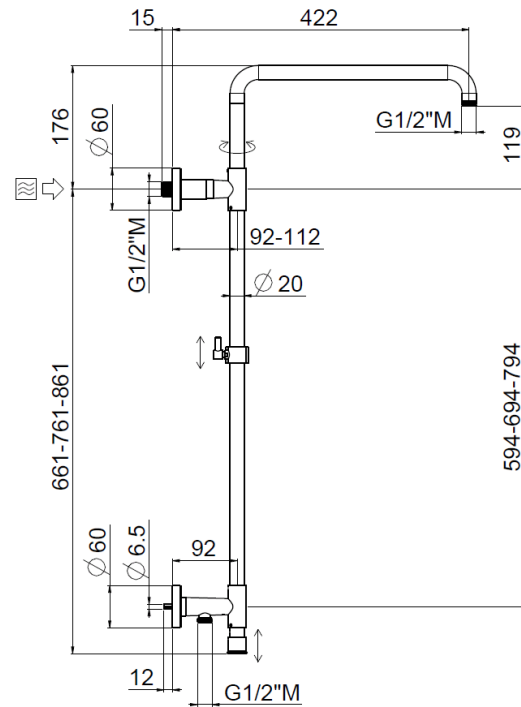

Stick high wall outlet

Stick high wall outlet, Stick shower head
31626/IA-A-CR

TECHNICAL INFORMATION

Turning shower column with adjustable mounting and articulated shower holder, high water connection integrated in the upper holder, diverter, column height adjustable with optional extension kit. Stick round non-liming inspectable shower head Ø200 in ABS. One jet round shower in ABS. PVC double anti-torsion flexible hose cm 150. Wheelbase 800 mm. CHROME

PICTURE

SPARE PARTS

FEATURES

Rain jet

Non-liming

adjustable telescopic shower column

double anti-torsion

TECHNICAL DRAWING