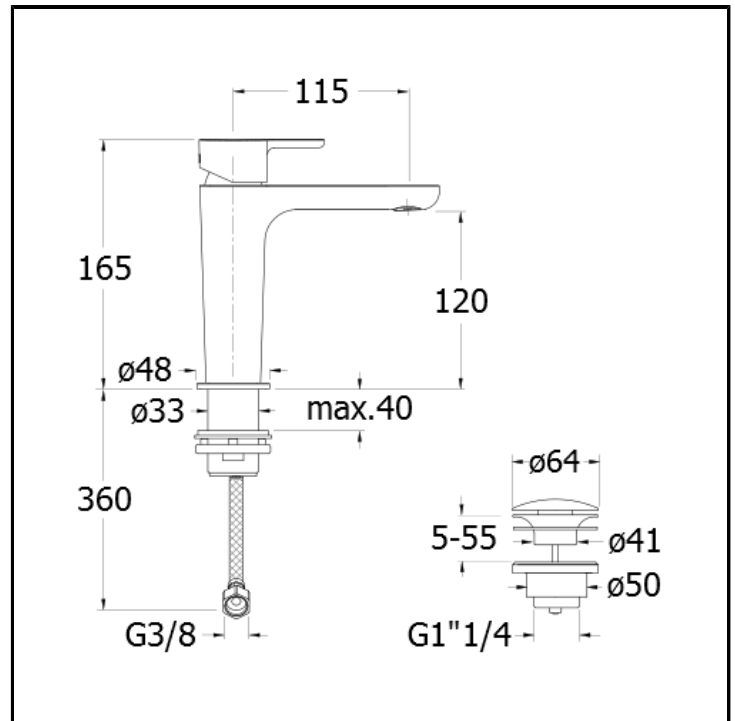

# CRIQE210

CRISTINA  
RUBINETTERIE

Basin mixer REGULAR with 1"1/4 Up&Down waste