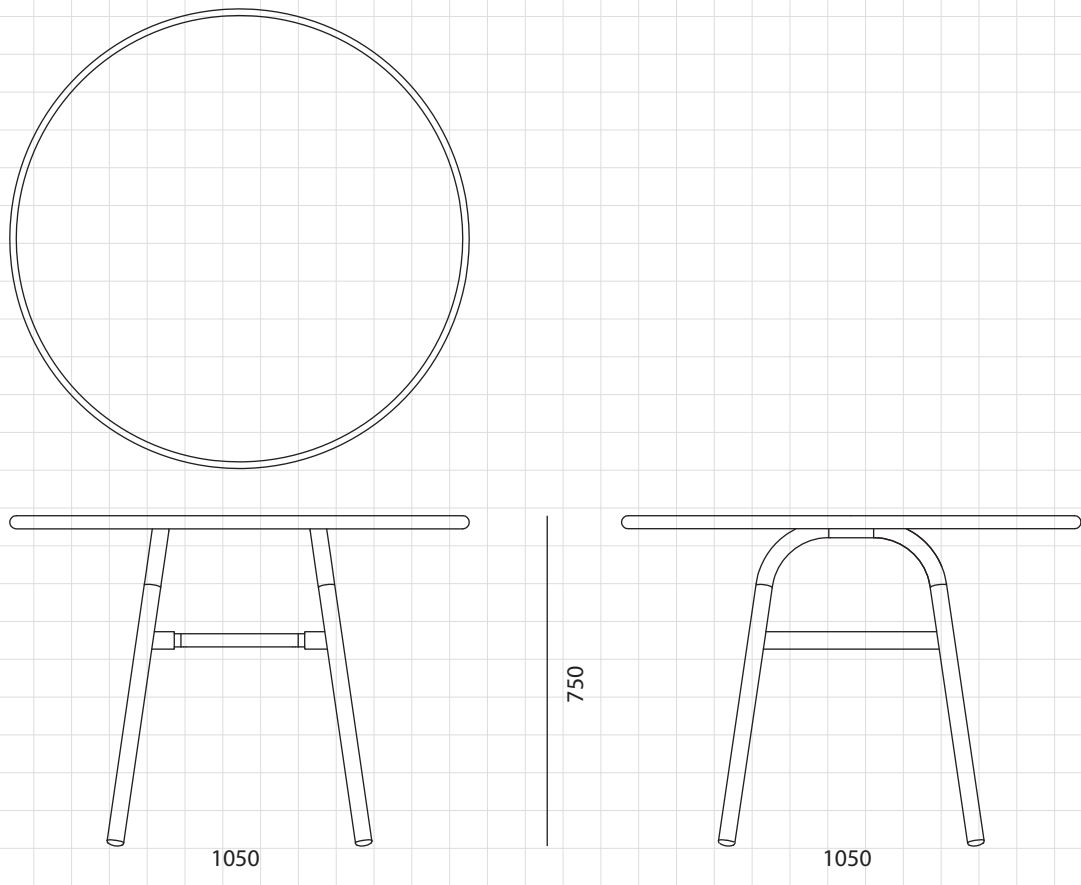

Ming Aluminum Dining Table

CODE MI-T410
DIMENSIONS W1050 x D1050 x H750mm

NET WEIGHT 14.0 kg
ENVIRONMENT Outdoor

MATERIALS Aluminum, Available in black/grey/white
*Please refer to website or contact your local representative for complete material swatches.

SHIPPING	Package	Knock Down		
	Package Qty	1 pcs/box		
	Packaging	Measurement (mm)	Volume (cbm)	Gross Weight (kg)
	FCL	W1110 x D1110 x H235	0.29	19.0
	LCL/AIR	W1130 x D1130 x H330	0.42	34.0