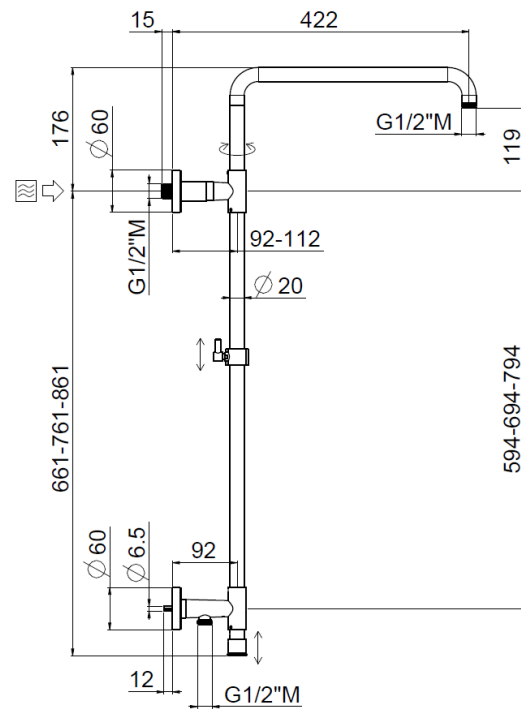

Stick high wall outlet

Stick high wall outlet, MySlim shower head
30622/IA-C-CR

TECHNICAL INFORMATION

Turning shower column with adjustable mounting and articulated shower holder, high water connection integrated in the upper holder, diverter, column height adjustable with optional extension kit. MySlim round non-liming shower head Ø240 in chromed stainless steel. One jet round shower in brass. PVC double anti-torsion flexible hose cm 150. Wheelbase 600 mm. CHROME

PICTURE

SPARE PARTS

FEATURES

Rain jet

Non-liming

adjustable telescopic shower column

double anti-torsion

TECHNICAL DRAWING