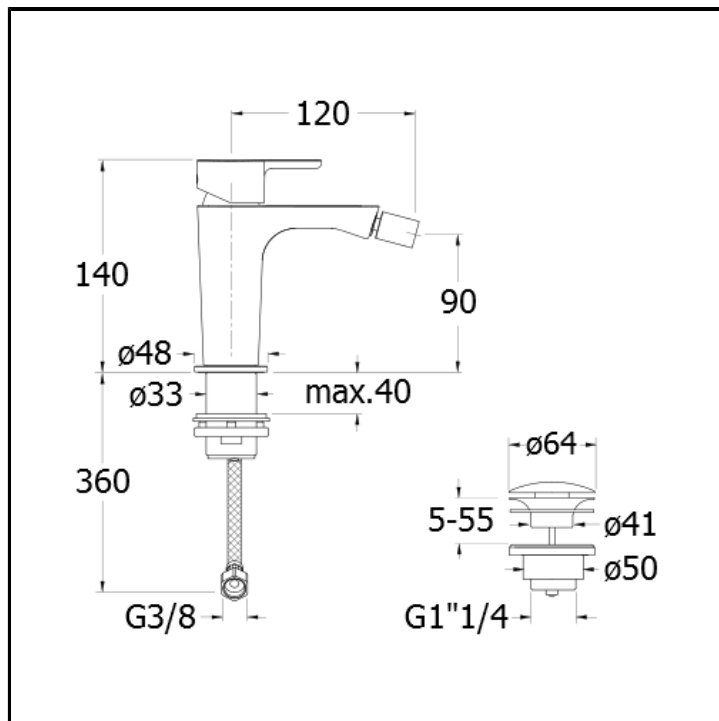

# CRIQE310

Bidet mixer with 1"1/4 Up&Down waste