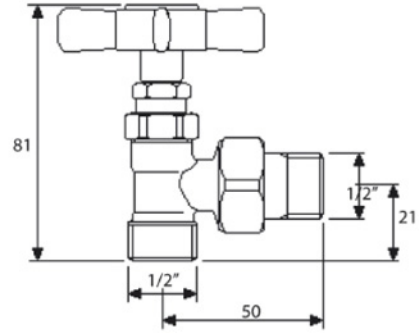

TOWELWARMER Collection	
Code	Description
9070-C 9071-I/N/O/OR 9071-B/ND/R	<p>Pimlico towel warmer 675x940 mm (433 W - 373 Kcal/h t 50°)</p> <p>Chrome Incalux, Nickel, Dark Gold, Rose Gold Bronze, Dark Nickel, Copper</p>

Verona - Italy
 tel. +39 045 8006917
 fax. +39 045 8020111
 gentry-home.com

TOWELWARMER Collection	
Code	Description
9127-C 9128-I/N/O/OR 9128-B/ND/R	Valves (pair) Chrome Incalux, Nickel, Dark Gold, Rose Gold Bronze, Dark Nickel, Copper Fittings available 12/14/16 copper 12/14/16 covered
9126	Electrical element complete with thermostatic control