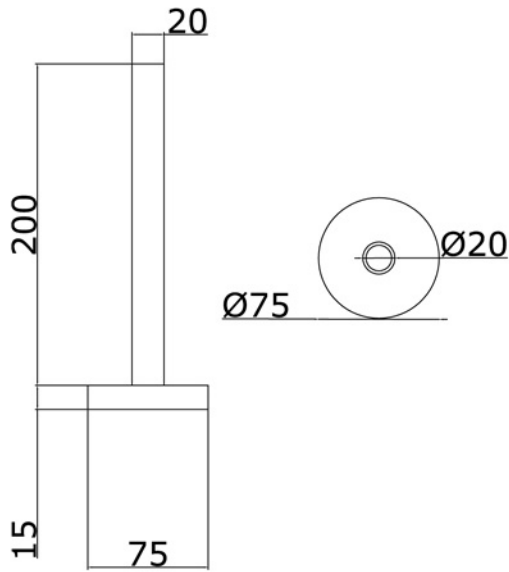

TOWELWARMER Collection	
Code	Description
9070-C 9071-I/N/O/OR 9071-B/ND/R	<p>Pimlico towel warmer 675x940 mm (433 W - 373 Kcal/h t 50°)</p> <p>Chrome Incalux, Nickel, Dark Gold, Rose Gold Bronze, Dark Nickel, Copper</p>

Verona - Italy
 tel. +39 045 8006917
 fax. +39 045 8020111
 gentry-home.com

TOWELWARMER Collection	
Code	Description
9127-C 9128-I/N/O/OR 9128-B/ND/R	Valves (pair) Chrome Incalux, Nickel, Dark Gold, Rose Gold Bronze, Dark Nickel, Copper Fittings available 12/14/16 copper 12/14/16 covered
9126	Electrical element complete with thermostatic control