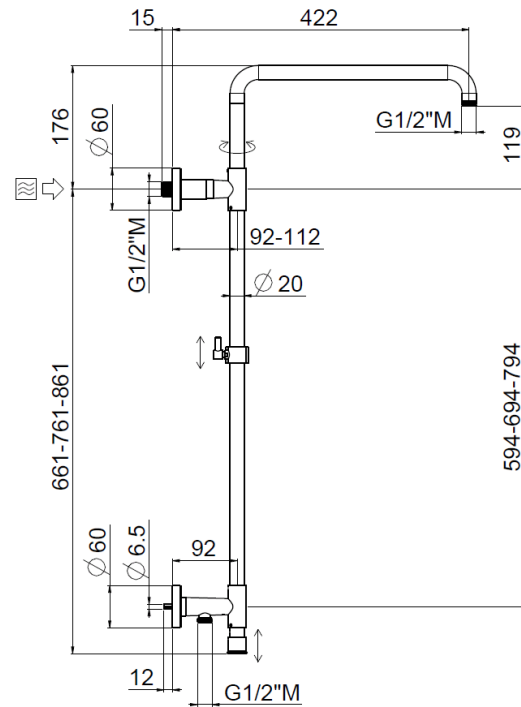

Stick high wall outlet

Stick high wall outlet, Stick shower head
31628/IA-A-CR

TECHNICAL INFORMATION

Turning shower column with adjustable mounting and articulated shower holder, high water connection integrated in the upper holder, diverter, column height adjustable with optional extension kit. Stick round non-liming inspectable shower head Ø250 in ABS. One jet round shower in ABS. PVC double anti-torsion flexible hose cm 150. Wheelbase 800 mm. CHROME

PICTURE

SPARE PARTS

FEATURES

Rain jet

Non-liming

adjustable telescopic shower column

double anti-torsion

TECHNICAL DRAWING