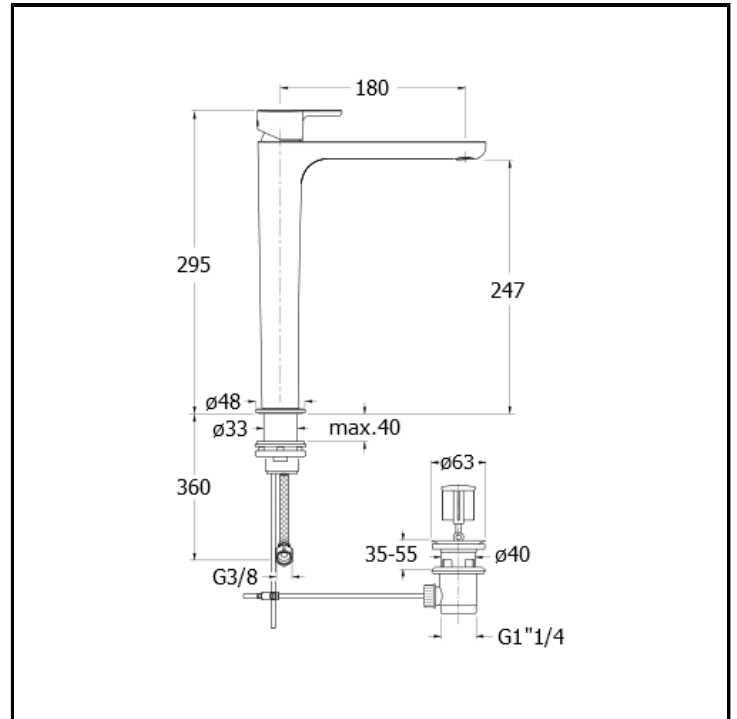

CRIQE213

■ CRISTINA
RUBINETTERIE

Basin mixer TALL with 1"1/4 pop up waste

FINITURE

 Chrome

FEATURES (MODEL NAME SIDE)

- Tall

FEATURES FROM TECHNOLOGIES