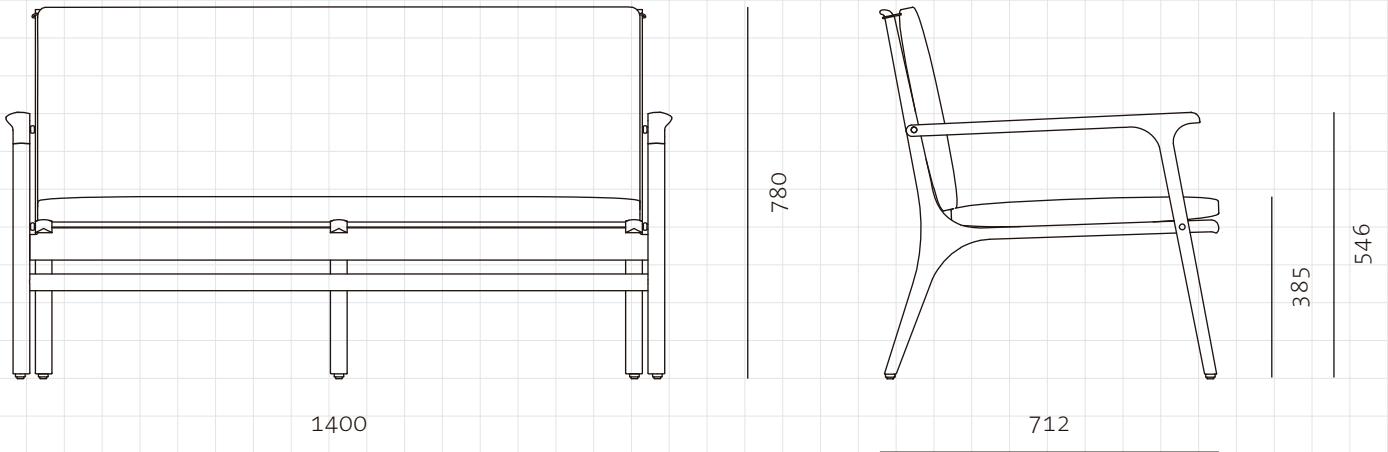

Rén Lounge Chair Two Seater

**CODE**

RN-S121

**DIMENSIONS**

W1400 x D712 x H780mm

**NET WEIGHT**

Seating height: 385mm

**ENVIRONMENT**

23.0 kg

**MATERIALS**

Indoor

Solid wood legs, Veneer laminate frame, Upholstered cushion, Down filling,

Brass plated stainless steel

\*Please refer to website or contact your local representative for complete material swatches.

**SHIPPING**

<b>Package</b>	Assembled		
<b>Package Qty</b>	1 pcs/box		
<b>Packaging</b>	<b>Measurement (mm)</b>	<b>Volume (cbm)</b>	<b>Gross Weight (kg)</b>
<b>FCL</b>	W1485 x D797 x H885	1.05	33.0
<b>LCL/AIR</b>	W1505 x D817 x H980	1.20	48.0