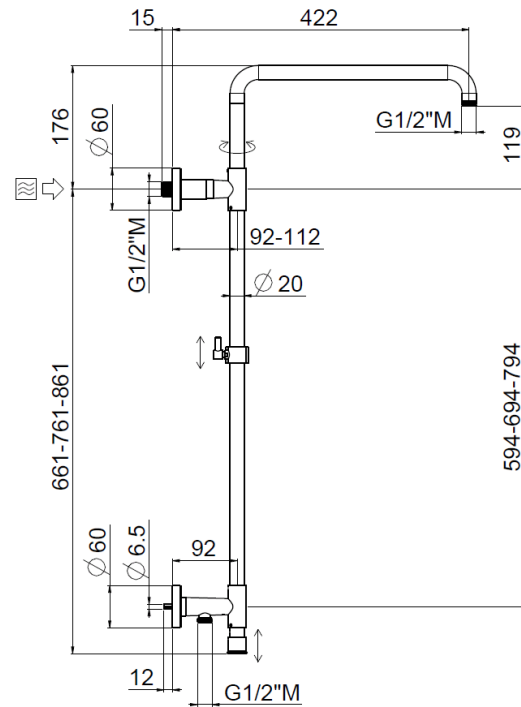

Stick high wall outlet

Stick high wall outlet, Stick shower head
31626X/IA-A-CRX

TECHNICAL INFORMATION

Turning shower column with adjustable mounting and articulated shower holder, high water connection integrated in the upper holder, diverter, column height adjustable with optional extension kit. Stick round non-liming inspectable shower head Ø200 in chromed stainless steel. One jet round shower in ABS. PVC double anti-torsion flexible hose cm 150. Wheelbase 800 mm. CHROME

PICTURE

SPARE PARTS

FEATURES

Rain jet

Non-liming

adjustable telescopic shower column

double anti-torsion

TECHNICAL DRAWING