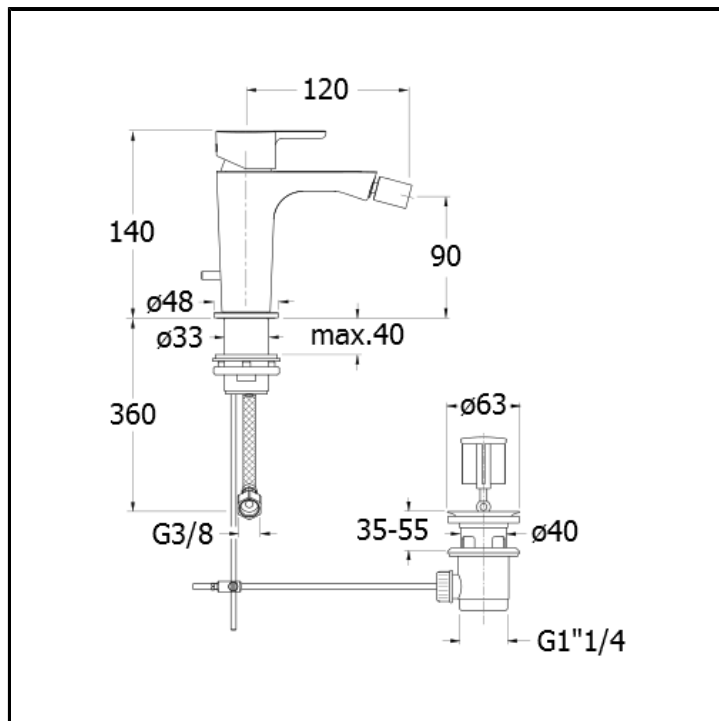

# CRIQE311

■ CRISTINA  
RUBINETTERIE

Bidet mixer with 1"1/4 pop up waste