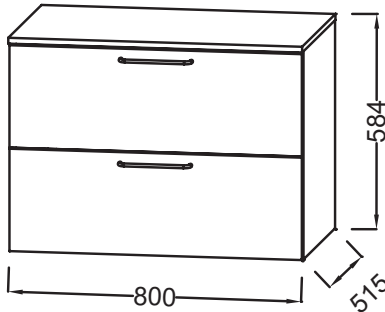

EB2548-R6

Collection: ODÉON RIVE GAUCHE

Finish*:

Main features:

Features

- DIMENSIONS: 80 x 0 x 0 cm
- MATERIAL: Lacquer or melamine
- NORMS AND REGULATION: NF
- VERSION: White handle
- HANDLE : Attached wire handle
- FIXING: Installer selects fixings set according to wall support
- WEIGHT: 36 kg
- INSTALLATION TYPE: Wall-hung
- STORAGE TYPE: Drawer
- TYPE OF COORDINATING FURNITURE : Drawer unit
- INSIDE FINISH: Grey

Consumer benefits

- PRACTICAL: Additional storage solution
- SOUND COMFORT: Drawers equipped with a damper close system
- PERFECT FINISH: Wide choice of finishes

Technical drawing

Product Specification: Drawer unit 80 cm 2 drawers, white wire handles. EB2548-R6. Collection: ODÉON RIVE GAUCHE. DIMENSIONS: 80 x 0 x 0 cm. WEIGHT: 36 kg. MATERIAL: Lacquer or melamine. INSTALLATION TYPE: Wall-hung. NORMS AND REGULATION: NF. STORAGE TYPE: Drawer. VERSION: White handle. TYPE OF COORDINATING FURNITURE : Drawer unit. HANDLE : Attached wire handle. INSIDE FINISH: Grey. FIXING: Installer selects fixings set according to wall support.