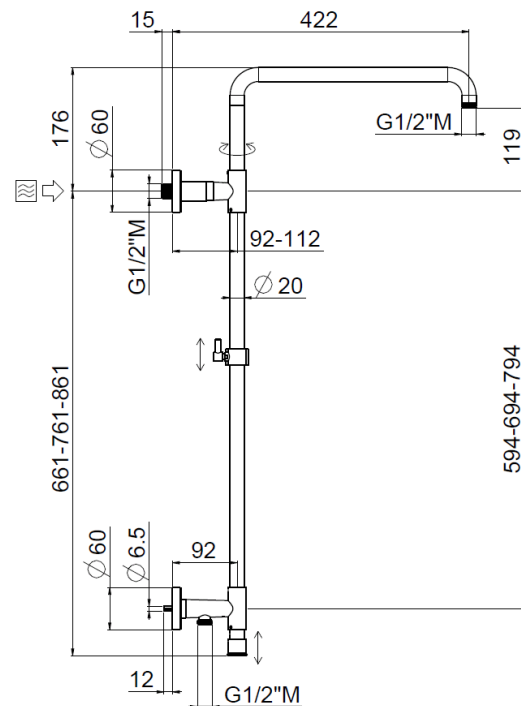

Stick high wall outlet

Stick high wall outlet, Stick shower head
31628X/IA-A-CRX

TECHNICAL INFORMATION

Turning shower column with adjustable mounting and articulated shower holder, high water connection integrated in the upper holder, diverter, column height adjustable with optional extension kit. Stick round non-liming inspectable shower head Ø250 in chromed stainless steel. One jet round shower in ABS. PVC double anti-torsion flexible hose cm 150. Wheelbase 800 mm. CHROME

FEATURES

Rain jet

Non-liming

adjustable telescopic shower column

double anti-torsion

PICTURE

SPARE PARTS

TECHNICAL DRAWING