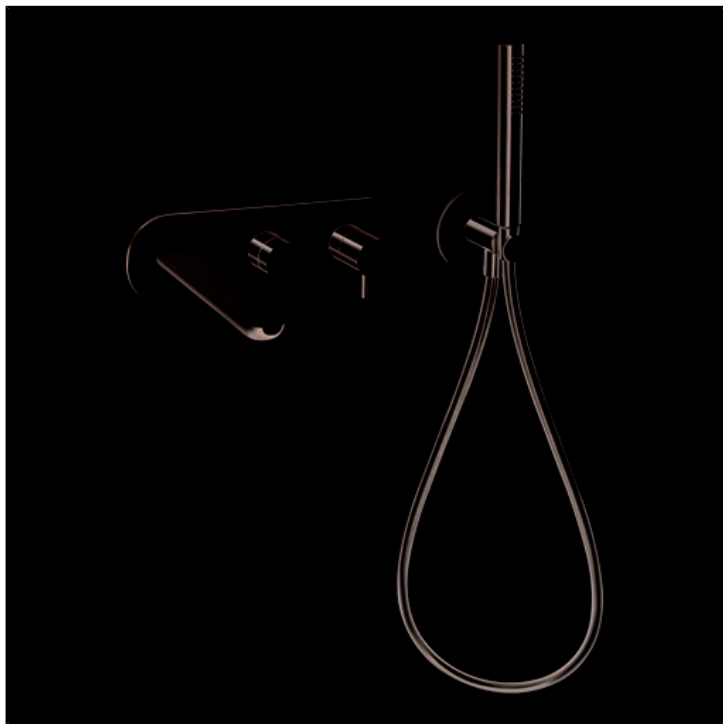

# CRIQE102

■ CRISTINA  
RUBINETTERIE

Bath/shower mixer external parts for CRICS100 (right side) - CRICS101 (left side) with 2 outlet diverter, LONG LIFE flexible hose, brass anti-lime hand shower and metal plate

## FINITURE

 Chrome