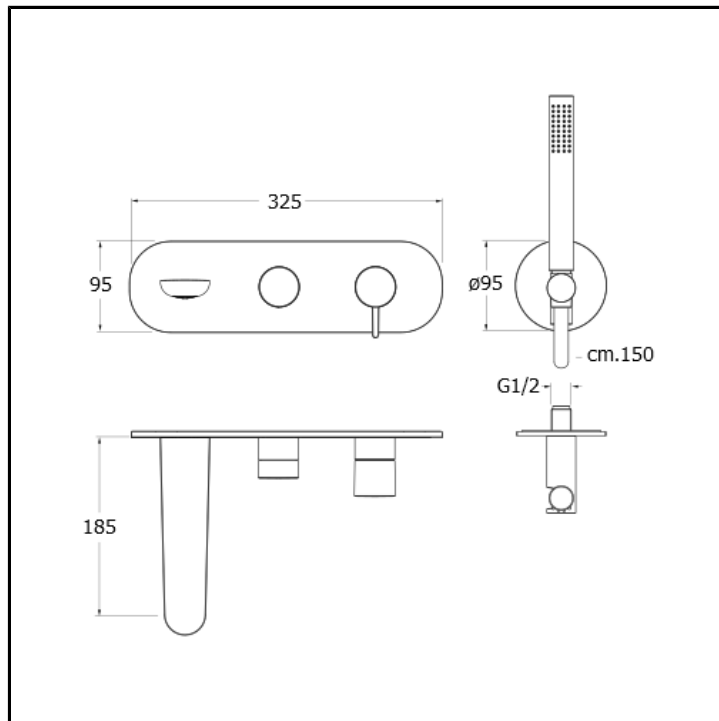

# CRIQE102

■ CRISTINA  
RUBINETTERIE

Bath/shower mixer external parts for CRICS100 (right side) - CRICS101 (left side) with 2 outlet diverter, LONG LIFE flexible hose, brass anti-lime hand shower and metal plate