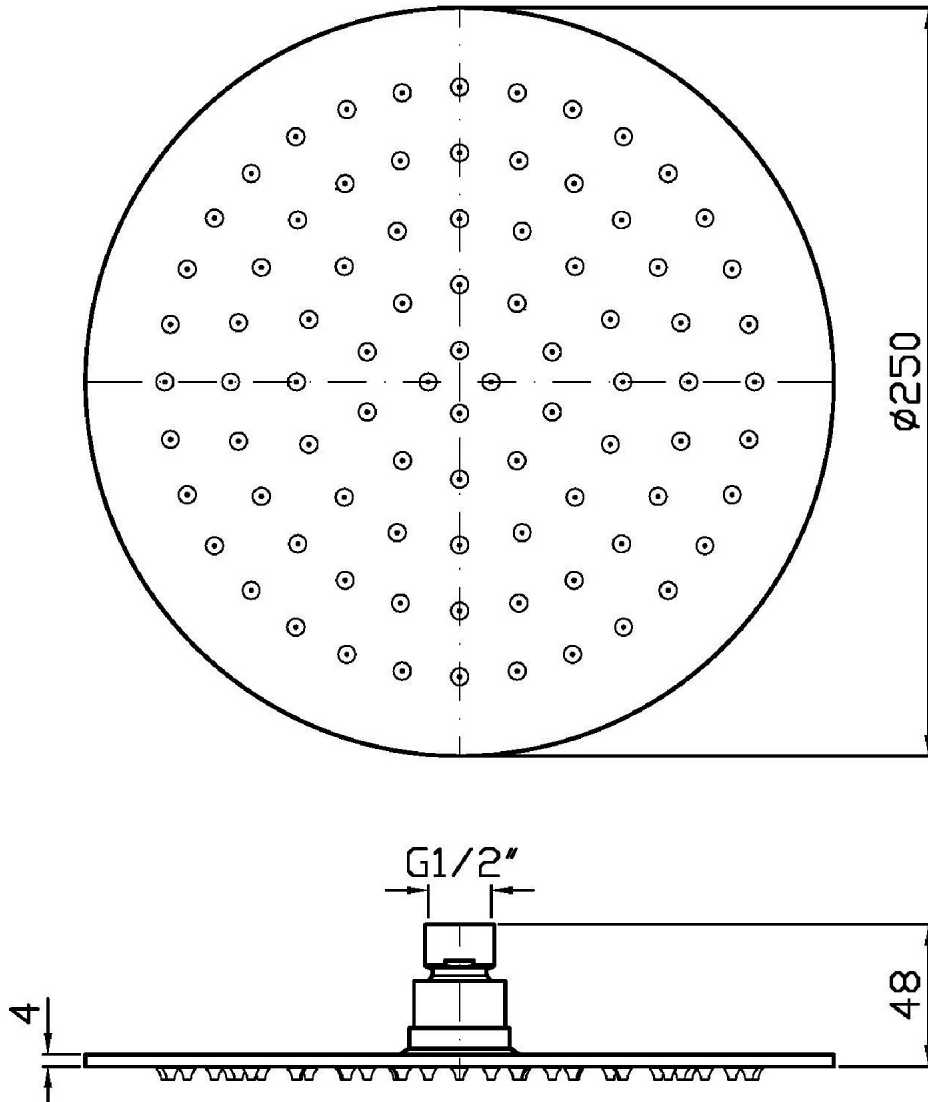

## SHOWER

Z94271

Soffione Ø 250 mm a getto fisso. / Ø 250 mm shower head simple jet.

Soffione Ø 250 mm in acciaio inox cromato, a getto fisso, con sistema anticalcare. Spessore 4 mm.

Ø 250 mm chrome plated stainless steel shower head simple jet, with anti-limescale system. 4 mm thickness.

## SHOWER

Z94271

Disegno Complessivo / Overall Drawing

## SHOWER

Z94271

Pesi e Misure / Weights and Sizes

Peso ( Kg ) Weight ( lb )	1,80 ( Kg )	3,97 ( lb )
Volume test ( dc3 ) - ( in3 )	8,65 ( dc3 )	527,86 ( in3 )
h ( mm ) - ( in )	90,00 ( mm )	3,54 ( in )
L1 ( mm ) - ( in )	420,00 ( mm )	16,54 ( in )
L2 ( mm ) - ( in )	420,00 ( mm )	16,54 ( in )