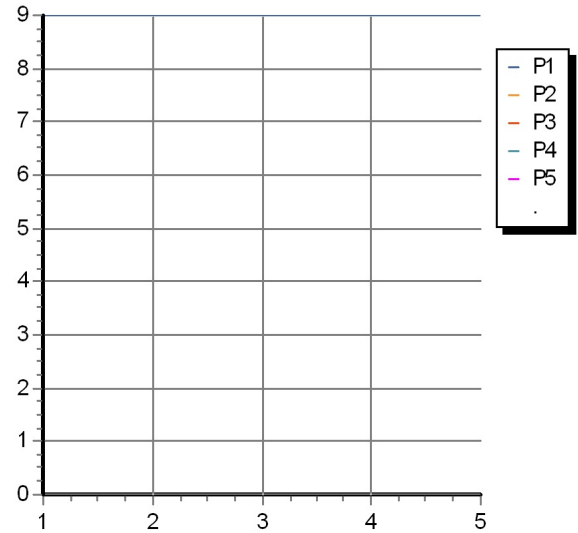

## SHOWER

Z94271

Disegno Complessivo / Overall Drawing

## SHOWER

Z94271

Portate / Flowrates (lt/min)

PRESSIONE PRESSURE	1 BAR	2 BAR	3 BAR	4 BAR	5 BAR
SOFFIONE SHOWER HEAD <i>P1</i>	9	9	9	9	9
<i>P2</i>					
<i>P3</i>					
<i>P4</i>					
<i>P5</i>					

## SHOWER

Z94271

Pesi e Misure / Weights and Sizes

Peso ( Kg ) Weight ( lb )	1,80 ( Kg )	3,97 ( lb )
Volume test ( dc3 ) - ( in3 )	8,65 ( dc3 )	527,86 ( in3 )
h ( mm ) - ( in )	90,00 ( mm )	3,54 ( in )
L1 ( mm ) - ( in )	420,00 ( mm )	16,54 ( in )
L2 ( mm ) - ( in )	420,00 ( mm )	16,54 ( in )