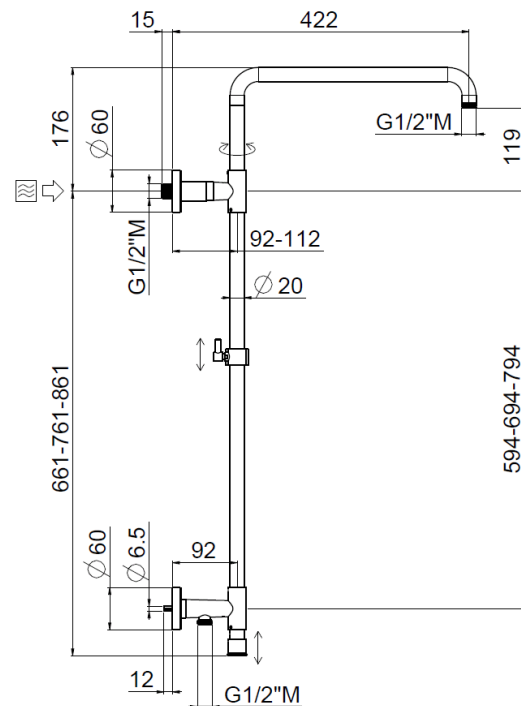

Stick high wall outlet

Stick high wall outlet, Stick shower head
31629X/IA-A-CRX

TECHNICAL INFORMATION

Turning shower column with adjustable mounting and articulated shower holder, high water connection integrated in the upper holder, diverter, column height adjustable with optional extension kit. Stick round non-liming inspectable shower head Ø300 in chromed stainless steel. One jet round shower in ABS. PVC double anti-torsion flexible hose cm 150. Wheelbase 800 mm. CHROME

PICTURE

SPARE PARTS

FEATURES

Rain jet

Non-liming

adjustable telescopic shower column

double anti-torsion

TECHNICAL DRAWING