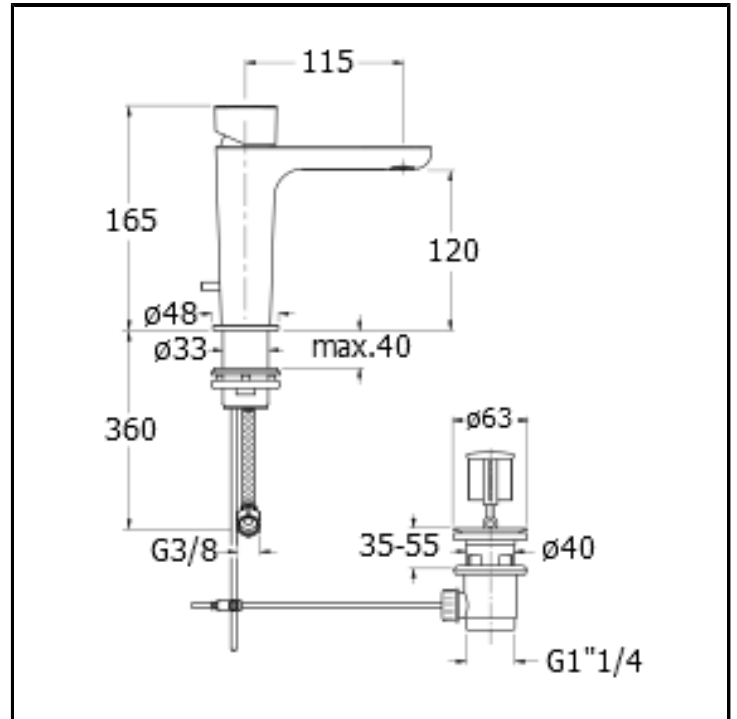

CRIQE221

■ CRISTINA
RUBINETTERIE

Basin mixer REGULAR with 1"1/4 pop up waste

FINITURE

 Chrome

FEATURES (MODEL NAME SIDE)

- Regular

FEATURES FROM TECHNOLOGIES