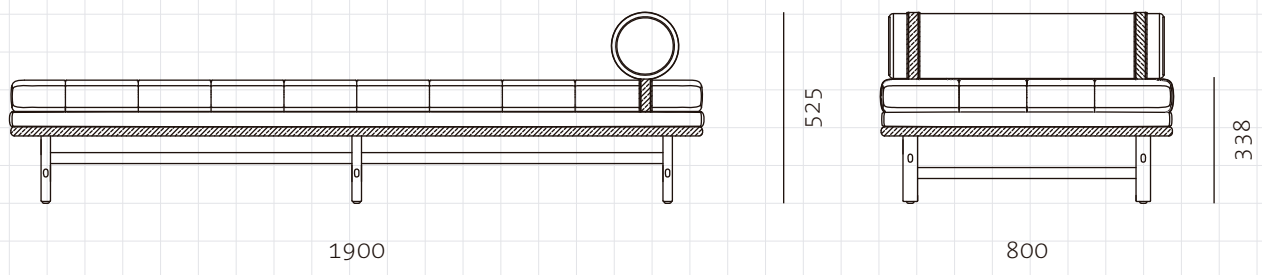

SW Daybed

**CODE**

SW-B110

**DIMENSIONS**

W1900 x D800 x H525mm

**NET WEIGHT**

Seating height: 338mm

**ENVIRONMENT**

39.0 kg

Indoor

**MATERIALS**

Solid wood base, Upholstery, Leather straps

\*Please refer to website or contact your local representative for complete material swatches.

**SHIPPING**

<b>Package</b>	Assembled		
<b>Package Qty</b>	1 pcs/box		
<b>Packaging</b>	<b>Measurement (mm)</b>	<b>Volume (cbm)</b>	<b>Gross Weight (kg)</b>
<b>FCL</b>	W1965 x D865 x H423	0.72	47.0
<b>LCL/AIR</b>	W1985 x D885 x H518	0.91	67.0