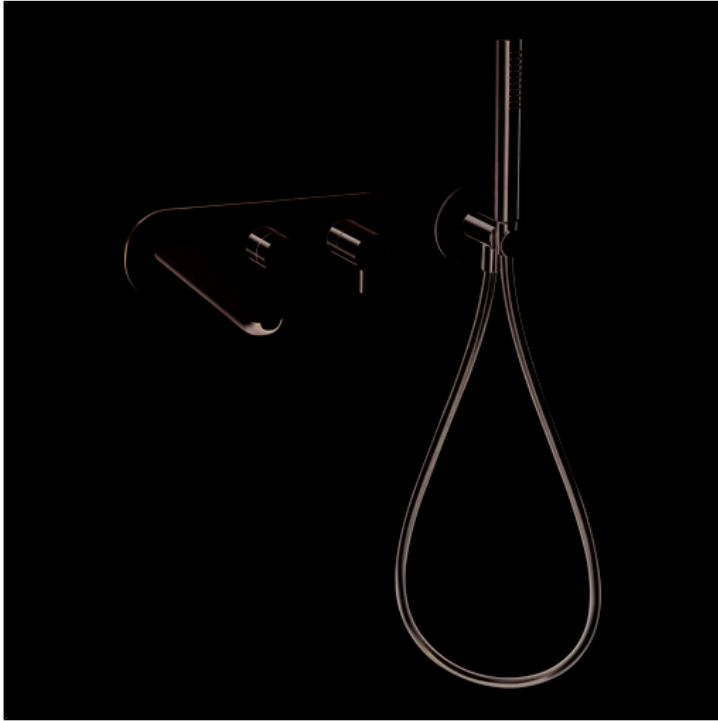

CRIQE103

■ CRISTINA
RUBINETTERIE

Bath/shower mixer external parts for CRICS100 (right side) - CRICS101 (left side) with 3 outlet diverter, brass anti-lime hand shower, LONG LIFE flexible hose and metal plate

FINITURE

 Chrome

CHARACTERISTICS

-

FEATURES FROM TECHNOLOGIES

-
-

COMMAND

- Monocontrol