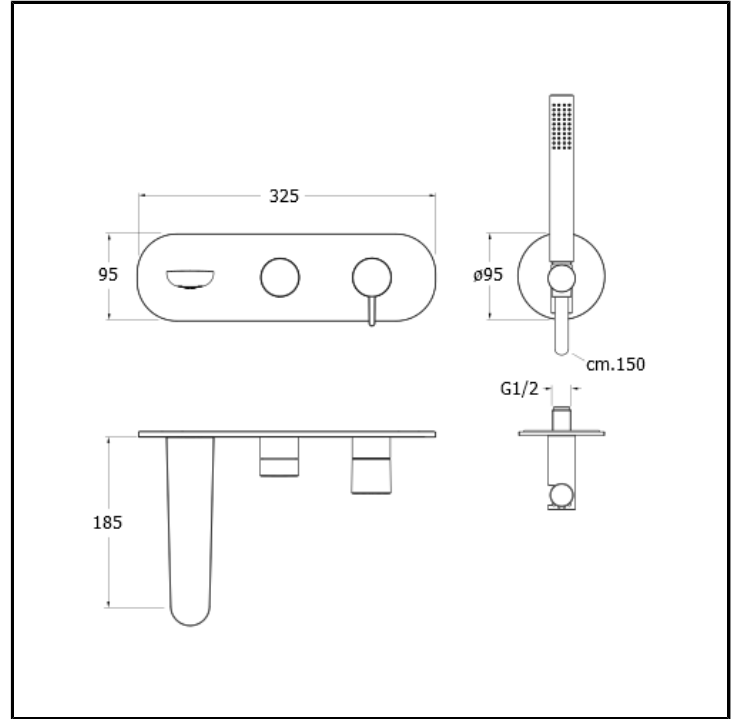

CRIQE103

■ CRISTINA
RUBINETTERIE

Bath/shower mixer external parts for CRICS100 (right side) - CRICS101 (left side) with 3 outlet diverter, brass anti-lime hand shower, LONG LIFE flexible hose and metal plate