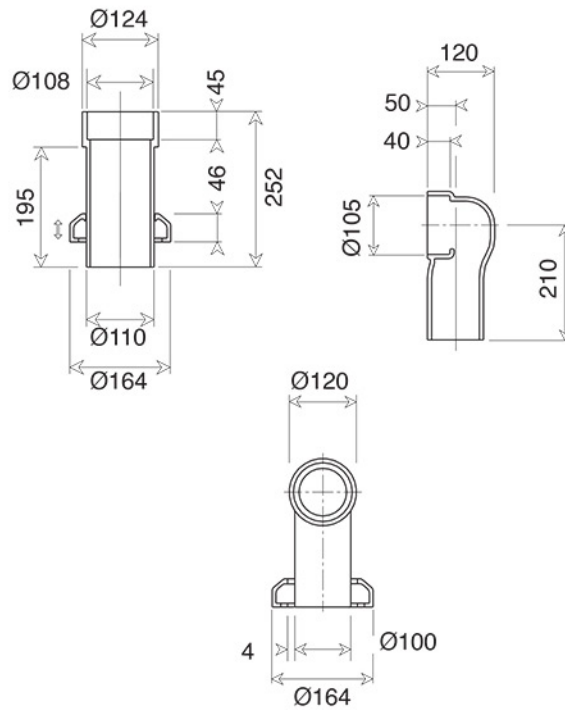

VICTORIAN Collection	
Code	Description
2005 OLD2005	<b>Closet W.C. (wall drain)</b> White Old White
GRDN2005 OSBR2005	<b>Decorated</b> Garden Pattern Blue Pattern

Verona - Italy  
tel. +39 045 8006917  
fax. +39 045 8020111  
gentry-home.com

VICTORIAN Collection	
Code	Description
9999 OLD9999	<b>Pottery pan connector for floor trap</b> White Old White
9998 OLD9998	<b>Pottery pan connector for wall trap</b> White Old White
9997 OLD9997	<b>Pottery pan connector collar</b> White Old White

Verona - Italy  
tel. +39 045 8006917  
fax. +39 045 8020111  
gentry-home.com

VICTORIAN Collection	
Code	Description
	<b>Toilet seat sold separately - See SEATS</b>

Verona - Italy  
 tel. +39 045 8006917  
 fax. +39 045 8020111  
 gentry-home.com