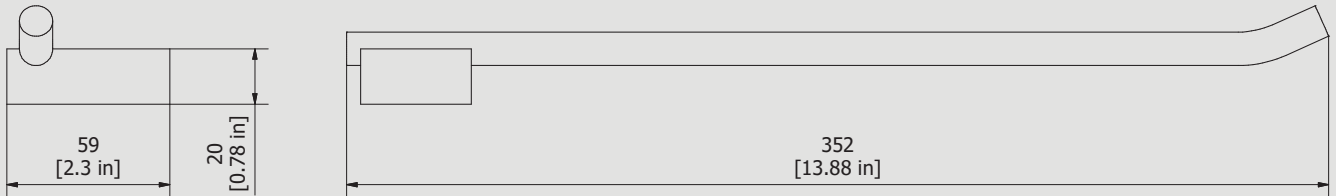

#### Towel holder

Box Dimensions

175 x 125 x 90 mm

Weight

0.9 kg

Finishes

- **CC** CHROME
- **CF** BLACK CHROME
- **OO** GOLD
- **BB** ANTIQUE BRONZE
- **SS** BRUSHED NICKEL
- **CS** BRUSHED BLACK CHROME
- **BO** MATT WHITE
- **NP** MATT BLACK
- **IS** BRUSHED PALE GOLD
- **OS** BRUSHED GOLD
- **II** PALE GOLD
- **RR** ANTIQUE COPPER
- **RS** ROSE GOLD
- **ON** NATURAL BRASS
- **SR** BRUSHED ROSE GOLD
- **PL** PLATINUM

Dimensions

Cartridge

Hoses

Aerator

Flow Rate (+/-10%)

1 BAR

2 BAR

3 BAR