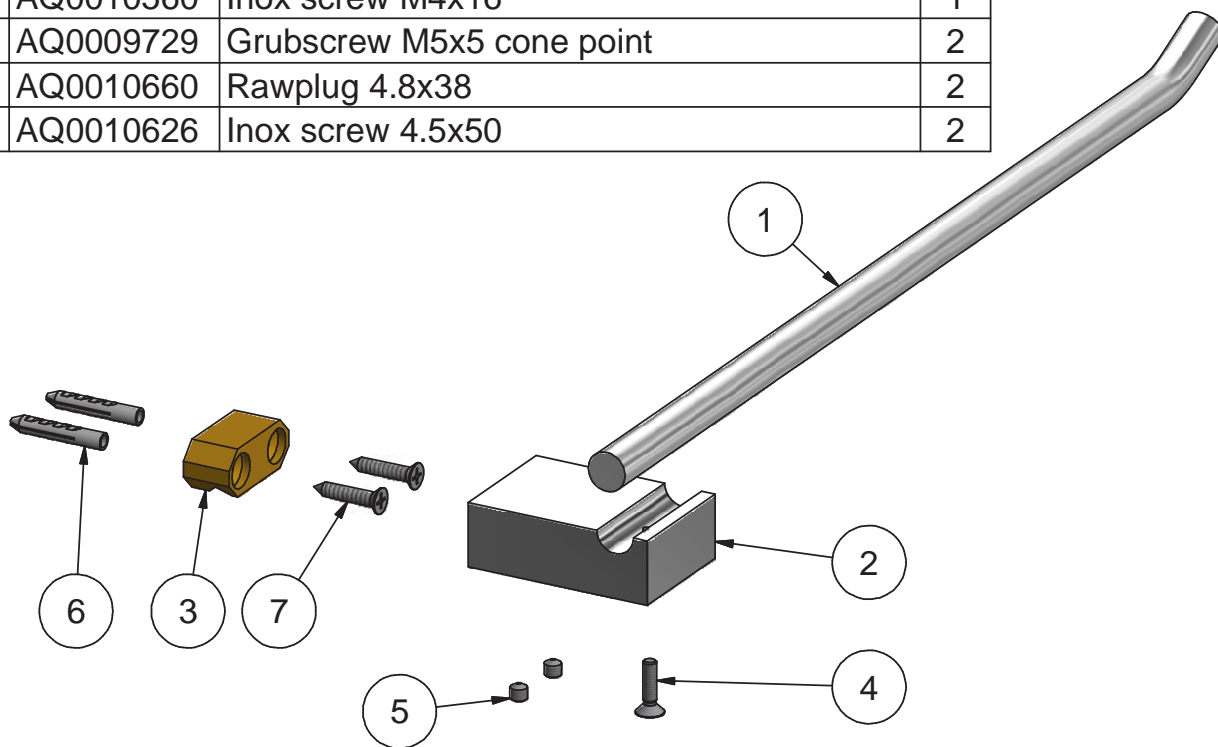

Dimensions

Cartridge

Hoses

Aerator

Flow Rate (+/-10%)

1 BAR

2 BAR

3 BAR

# IB RUBINETTI

Parts list			
ELEM	CODE	DESCRIPTION	QT
1	AC0010543	Rod Ø12 L350	1
2	AC0010531	Insert 39.8x19.9x58.5	1
3	AS0010388	Insert 34.8x14.8x15	1
4	AQ0010560	Inox screw M4x16	1
5	AQ0009729	Grubscrew M5x5 cone point	2
6	AQ0010660	Rawplug 4.8x38	2
7	AQ0010626	Inox screw 4.5x50	2