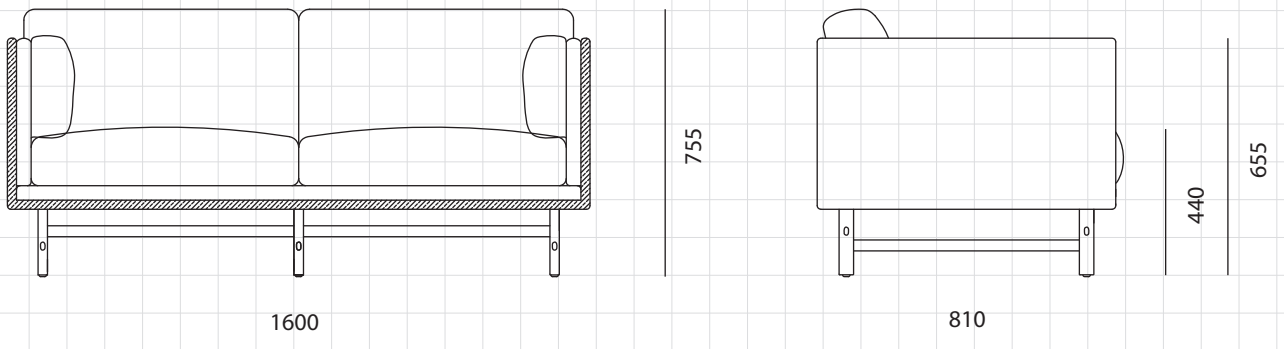

SW Sofa Two Seater

**CODE**  
**DIMENSIONS**

SW-S411  
W1600 x D810 x H755mm

**NET WEIGHT**  
**ENVIRONMENT**  
**MATERIALS**

Seating height: 440mm  
79.0 kg  
Indoor  
Solid wood base, Upholstery

\*Please refer to website or contact your local representative for complete material swatches.

**SHIPPING**

<b>Package</b>	Assembled		
<b>Package Qty</b>	1 pcs/box		
<b>Packaging</b>	<b>Measurement (mm)</b>	<b>Volume (cbm)</b>	<b>Gross Weight (kg)</b>
<b>FCL</b>	W1685 x D895 x H840	1.27	90.0
<b>LCL/AIR</b>	W1705 x D915 x H935	1.46	108.0