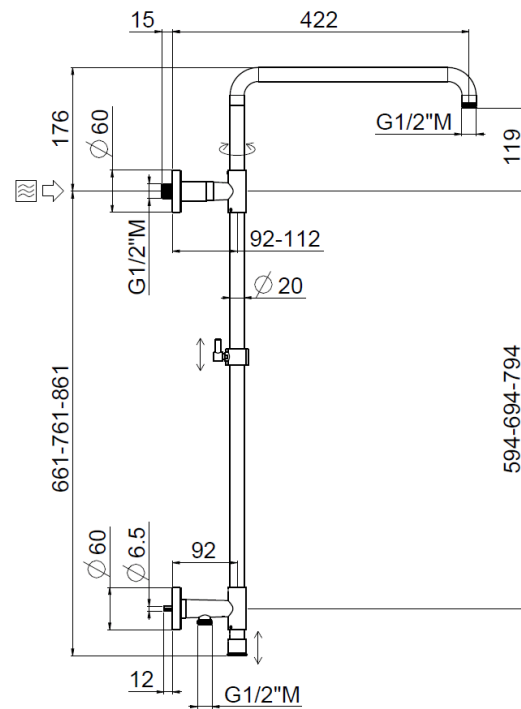

Stick high wall outlet

Stick high wall outlet, Stick shower head
30628X/IA-A-CRX

TECHNICAL INFORMATION

Turning shower column with adjustable mounting and articulated shower holder, high water connection integrated in the upper holder, diverter, column height adjustable with optional extension kit. Stick round non-liming inspectable shower head Ø250 in chromed stainless steel. One jet round shower in brass. PVC double anti-torsion flexible hose cm 150. Wheelbase 800 mm. CHROME

PICTURE

SPARE PARTS

FEATURES

Rain jet

Non-liming

adjustable telescopic shower column

double anti-torsion

TECHNICAL DRAWING