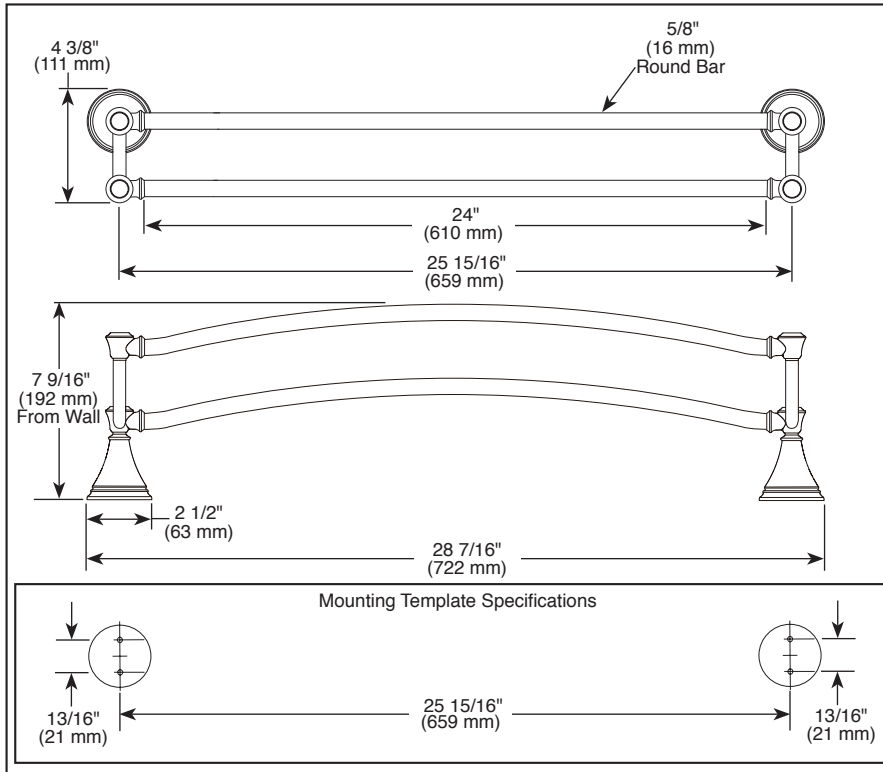

ACCESSORIES

- Cassidy™ Bath Collection
- Double Towel Bar

Submitted Model No.: _____

Specific Features: _____

▲ Designate Proper Finish Suffix

STANDARD SPECIFICATIONS:

- Wood blocking is preferable behind all wall surfaces. If wood blocking is not available, the following fasteners are suggested: Tile/Masonry-Plastic or lead Anchors Plaster/drywall-Toggle bolts.
- Mounting hardware and mounting template included with product.