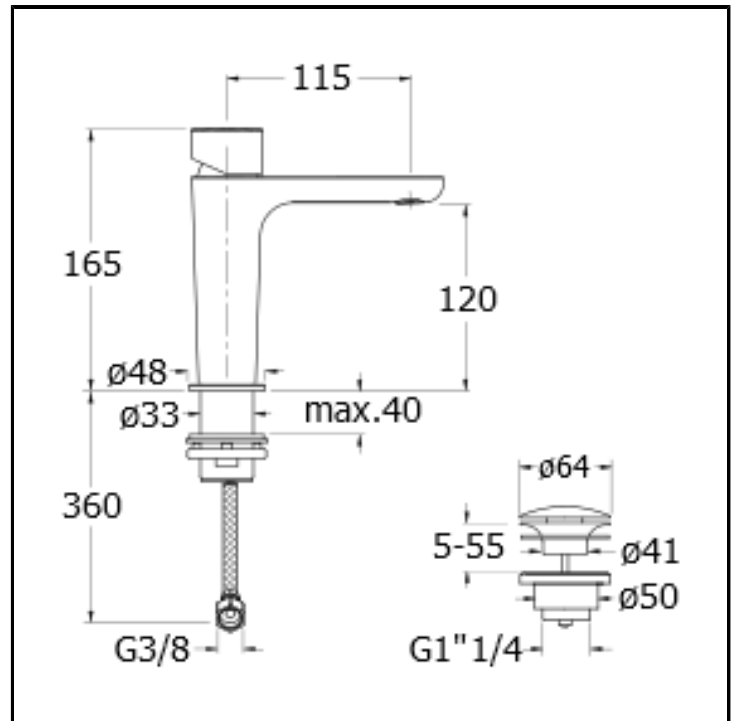

CRIQE220

CRISTINA
RUBINETTERIE

Basin mixer REGULAR with 1"1/4 Up&Down waste

FINITURE

 Chrome

FEATURES (MODEL NAME SIDE)

- Regular

FEATURES FROM TECHNOLOGIES