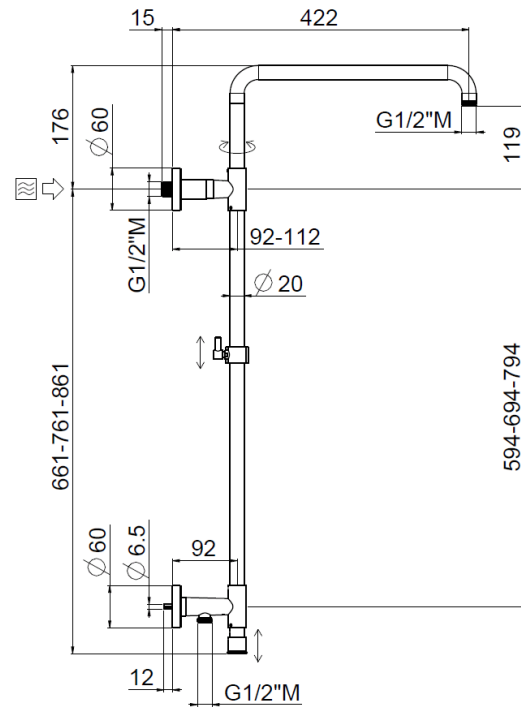

## TECHNICAL INFORMATION

Turning shower column with adjustable mounting and articulated shower holder, high water connection integrated in the upper holder, diverter, column height adjustable with optional extension kit. Stick round non-liming inspectable shower head Ø300 in chromed stainless steel. One jet round shower in brass. PVC double anti-torsion flexible hose cm 150. Wheelbase 800 mm. CHROME

## SPARE PARTS

## TECHNICAL DRAWING