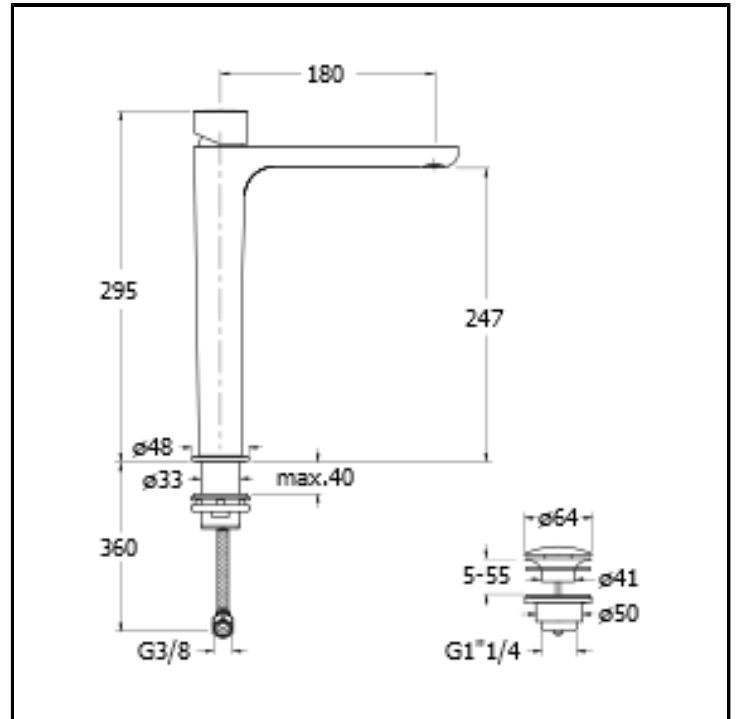

CRIQE222

Basin mixer TALL with 1"1/4 Up&Down waste

FINITURE

 Chrome

FEATURES (MODEL NAME SIDE)

- Tall

FEATURES FROM TECHNOLOGIES

-
-
-