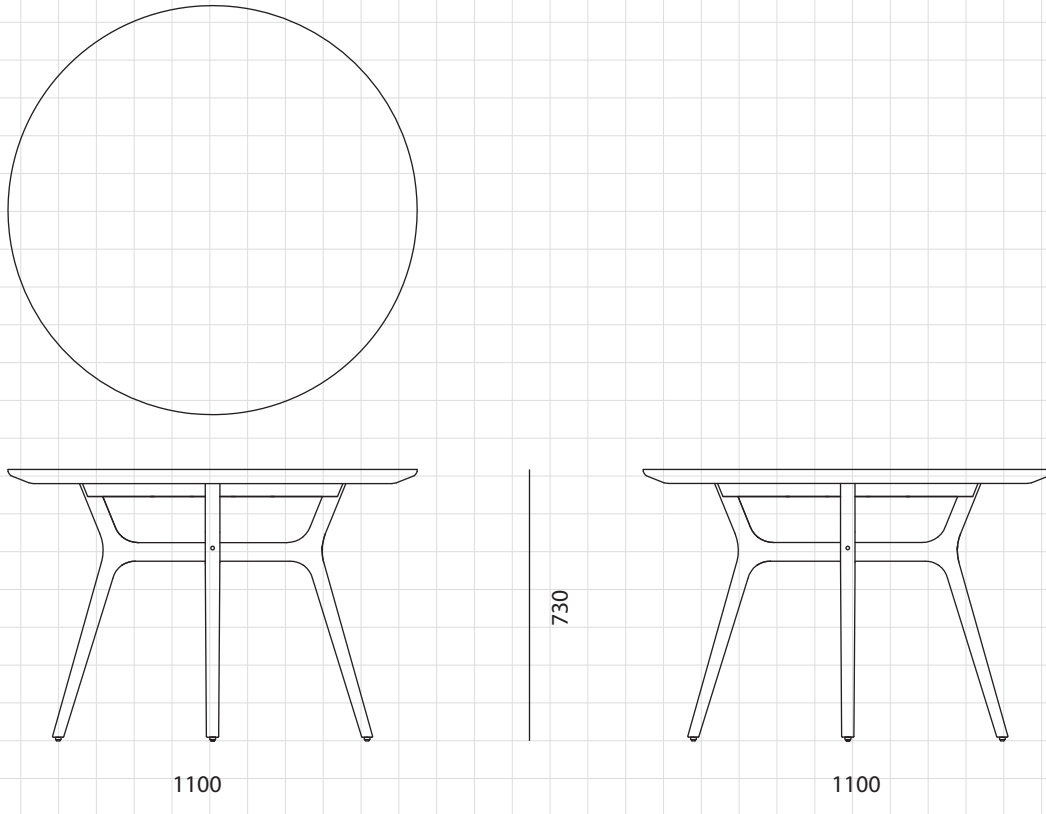

Rén Dining Table C1100

CODE

RN-T420-1100

DIMENSIONS

D1100 x H730mm

NET WEIGHT

24.5 kg

ENVIRONMENT

Indoor

MATERIALS

Solid wood legs, Veneer laminate top, Brass plated stainless steel

*Please refer to website or contact your local representative for complete material swatches.

SHIPPING

Package	Knock Down		
Package Qty	1 pcs/box		
Packaging	Measurement (mm)	Volume (cbm)	Gross Weight (kg)
FCL	W1253 x D1250 x H129	0.20	32.0
LCL/AIR	W1253 x D1250 x H129	0.20	32.0